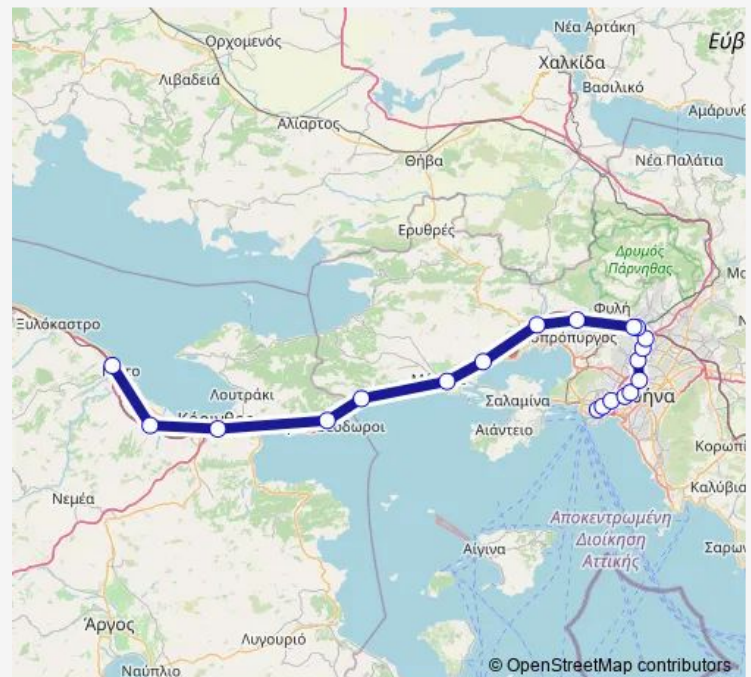

Direction

Πειραιάς — Κιάτο

20 stops

[Open route schedule](#)

Πειραιάς

Λεύκα

Ρέντη

Ταύρος

Ρουφ

Αθήνα

Άγιοι Ανάργυροι

Πύργος Βασιλίσσης

Κάτω Αχαρναί

Ζεφύρι

Άνω Λιόσια

Ασπρόπυργος

Μαγούλα

Νέα Πέραμος

Μέγαρα

Κινέτα

Άγιοι Θεόδωροι

Κόρινθος

Ζευγολατειό Κορινθίας

Κιάτο

Route schedule

Πειραιάς — Κιάτο

Monday 05:36-22:17

Tuesday 05:36-22:17

Wednesday 05:36-22:17

Thursday 05:36-22:17

Friday 05:36-22:17

Saturday 05:36-22:17

Sunday 05:36-22:17

Route info

Direction: Πειραιάς

Stops: 20

Trip Duration: 1 hour 38 min

■ Αθήνα - Κιάτο