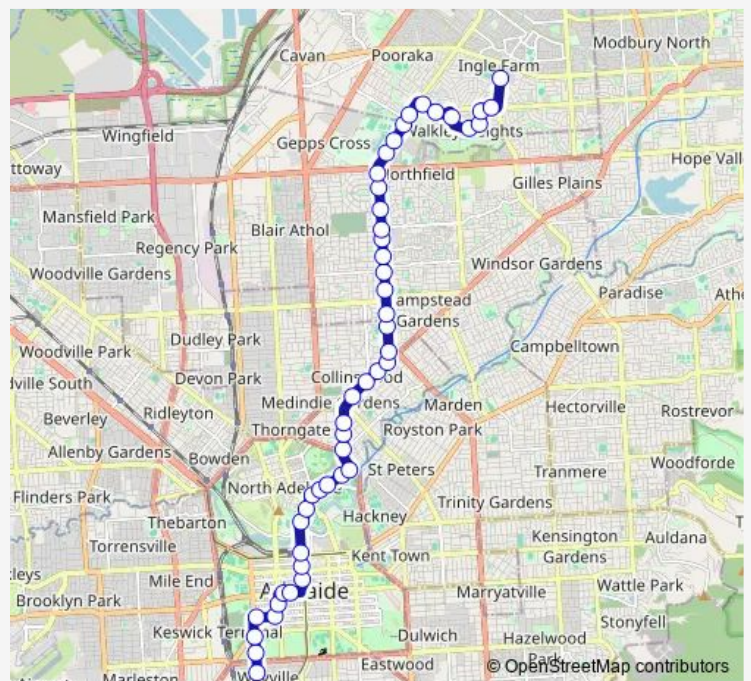

Stop V2 King William St - West side

Stop X2 King William St - West side

Stop Z1 King William Rd - West side

Stop 1 Sir Edwin Smith Ave - North side

Stop 2 Sir Edwin Smith Ave - West side

Stop 2A Melbourne St - North West side

Route schedule

Stop 2 Goodwood Rd - West side — Stop 35A Walkleys Rd - West side

Monday	—
Tuesday	—
Wednesday	—
Thursday	—
Friday	—
Saturday	24:51-02:51 ⁺¹
Sunday	03:51

Route info

Direction: Stop 2 Goodwood Rd - West side

Stops: 48

Trip Duration: 0 hour 39 min

Stop 9 Northcote Tce - West side

Stop 11 North East Rd - North West side

Stop 13 North East Rd - North West side

Stop 14 North East Rd - North West side

Stop 15 North East Rd - North West side

Stop 34E R.M. Williams Dr - West side

Stop 35 Wright Rd - North side

Stop 35A Walkleys Rd - West side

Direction

Stop 35A Walkleys Rd - East side — Stop 2 Sir Edwin Smith Ave - East side

36 stops

[Open route schedule](#)