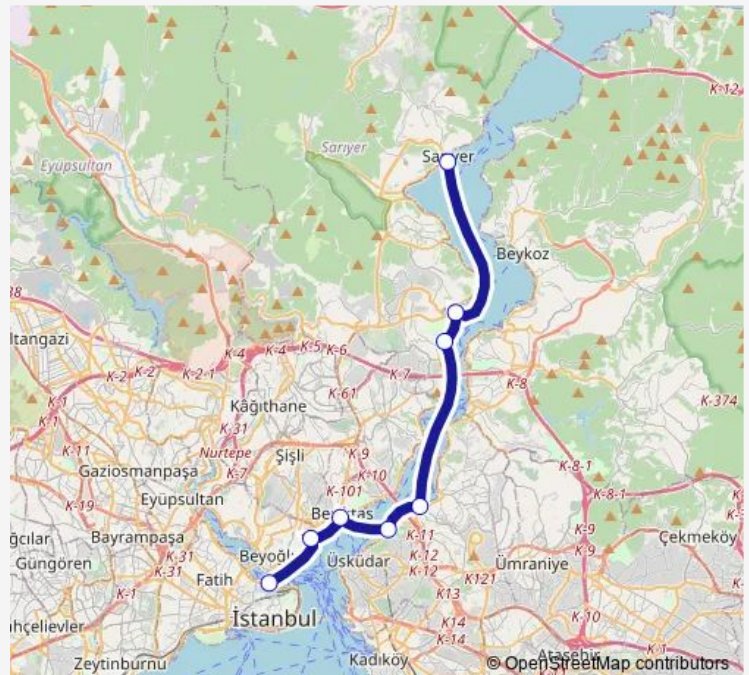

Ferry BĞZ-6 Boğazdan Geliş

[Go to website](#)

Direction

Sarıyer Şh. — Eminönü-Boğaz Şh.

8 stops

[Open route schedule](#)

Sarıyer Şh.

İstinye Şh.

Emirgan Şh.

Beylerbeyi Şh.

Kuzguncuk Şh.

Beşiktaş-Üsküdar Şh.

Kabataş Şh.

Eminönü-Boğaz Şh.

Route schedule

Sarıyer Şh. — Eminönü-Boğaz Şh.

Monday 07:05

Tuesday 07:05

Wednesday 07:05

Thursday 07:05

Friday 07:05

Saturday —

Sunday —

Route info

Direction: Sarıyer Şh.

Stops: 8

Trip Duration: 1 hour 25 min

■ BĞZ-6 — Boğazdan Geliş

BusMaps