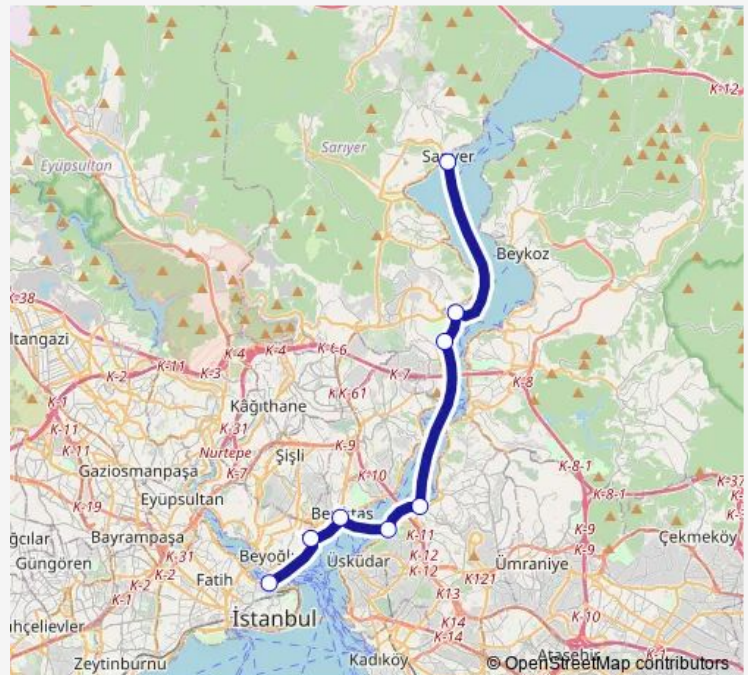

Emirgan Şh.

Beylerbeyi Şh.

Kuzguncuk Şh.

Beşiktaş-Üsküdar Şh.

Kabataş Şh.

Eminönü-Boğaz Şh.

Route schedule

Sarıyer Şh. — Eminönü-Boğaz Şh.

Monday 07:05

Tuesday 07:05

Wednesday 07:05

Thursday 07:05

Friday 07:05

Saturday —

Sunday —

Route info

Direction: Sarıyer Şh.

Stops: 8

Trip Duration: 1 hour 25 min

■ BĞZ-6 — Boğazdan Geliş

BusMaps

BĞZ-6 Ferry time schedules and route maps are available in an offline PDF at busmaps.com. Use the busmaps.com website to see live bus times, train schedule or subway schedule, and step-by-step directions for all public transit in Istanbul