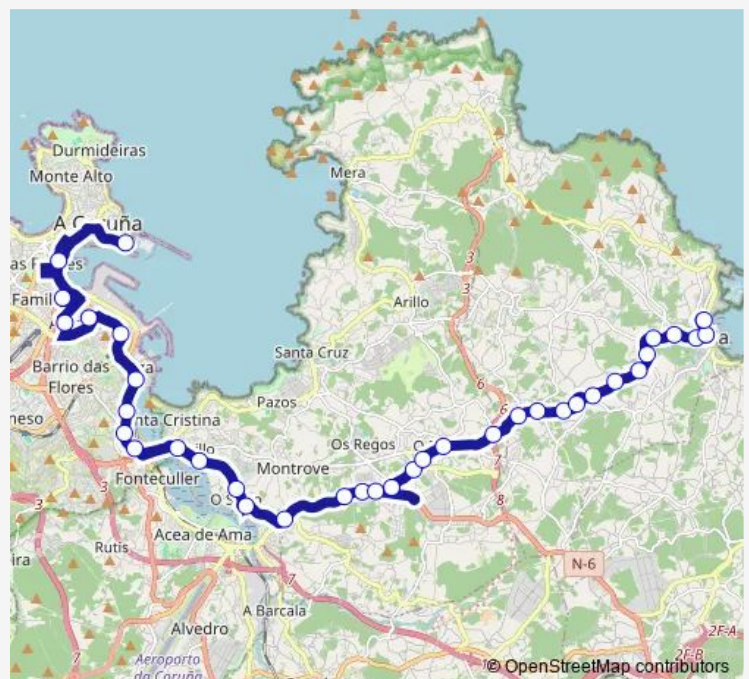

### Route schedule

Hospital Abente y Lago — Sada Hotel Sada Palace

Monday 08:10-21:45

Tuesday 08:10-21:45

Wednesday 08:10-21:45

Thursday —

Friday 08:10-21:45

Saturday —

### Route info

Direction: Hospital Abente y Lago

Stops: 36

Trip Duration: 1 hour 0 min

XG881040 — Hospital Abente y Lago-Sada hotel Sada Palace

BusMaps

Oleiros Hacia Sada

Edreira