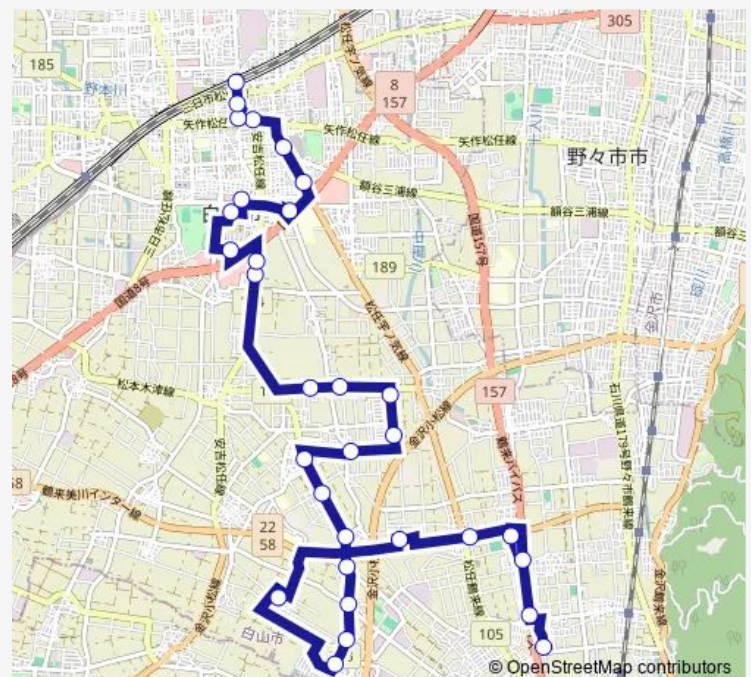

天祥閣和館

Route schedule

よらんかいねえ広場前 — 松任駅

Monday 08:36-12:43

Tuesday 08:36-12:43

Wednesday 08:36-12:43

Thursday 08:36-12:43

Friday 08:36-12:43

Saturday 08:36-12:43

Sunday —

Route info

Direction: よらんかいねえ広場前

Stops: 31

Trip Duration: 0 hour 50 min

めぐる南ルート

公立松任石川中央病院

Saturday 07:06

Sunday —

Route info

Direction: 吉田

Stops: 20

Trip Duration: 0 hour 23 min

Direction

松任駅 — よらんかいねえ広場前

Direction: 松任駅

Stops: 21

Trip Duration: 0 hour 23 min

めぐーる南ルート Bus time schedules and route maps are available in an offline PDF at busmaps.com. Use the busmaps.com website to see live bus times, train schedule or subway schedule, and step-by-step directions for all public transit in Nonoichi