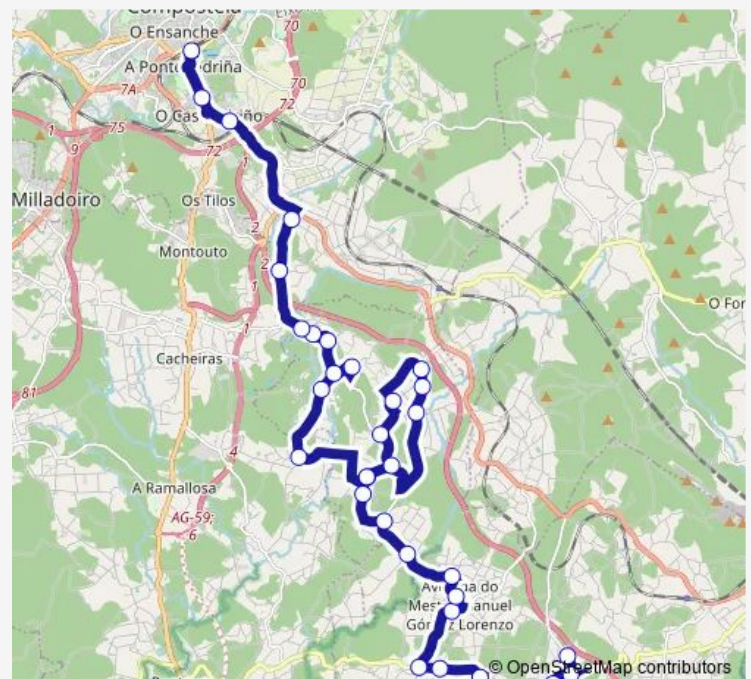

### Route schedule

Merín — Santiago E.I.

Monday 13:45

Tuesday 13:45

Wednesday 13:45

Thursday —

Friday 13:45

Saturday —

### Route info

Direction: Merín

Stops: 34

Trip Duration: 0 hour 41 min

XG807031 — Santiago E.I.-Merín

San Andrés De Illobre

Cruce De Rivas

Laraño