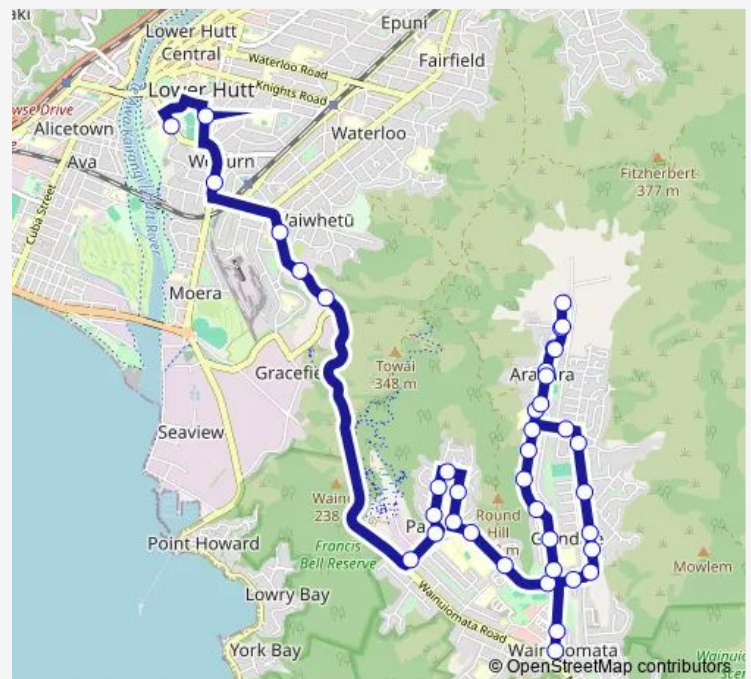

Wellington Road at Dover Road (near 83)

Wellington Road at Dublin Street

Route schedule

Hutt Valley High School (school stop) — Fitzherbert Road at Shopping Centre

Monday 15:20

Tuesday 15:20

Wednesday 15:20

Thursday 15:20

Friday 15:20

Saturday —

Sunday —

Route info

Direction: Hutt Valley High School (school stop)

Stops: 40

Trip Duration: 0 hour 40 min

860 — Wainuiomata North - Hutt Valley High School, Sacred Heart & St Bernard's Colleges

Wellington Road at Kent Street (near 171)

Wellington Road at Norfolk Street (near 203)

Wellington Road at Hamstead Street

Saturday —

Sunday —

Route info

Direction: Wainuiomata Shopping Centre - Fitzherbert Road

Stops: 40

Trip Duration: 0 hour 48 min

Frederick Wise Park - Parkway

Parkway at Grovedale Square