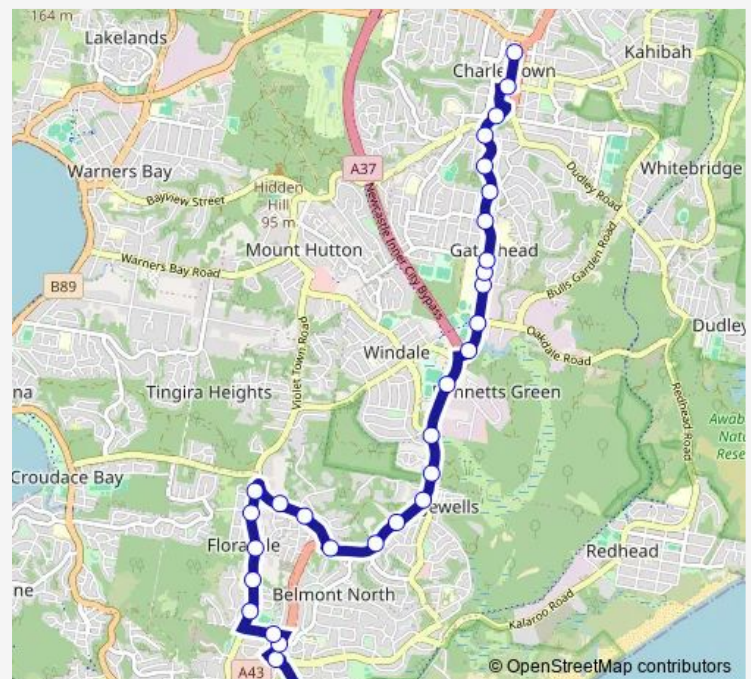

Pacific Hwy Opp Ntaba Rd

Pacific Hwy After Murray St

Pacific Hwy At South St

Pacific Hwy Opp Groves Rd

Pacific Hwy After Lake St

Pacific Hwy Opp Oakdale Av

Route schedule

Belmont Christian College, John Fisher Rd — Charlestown Square, Pearson St, Stand A

Monday 14:57

Tuesday 14:57

Wednesday 14:57

Thursday 14:57

Friday 14:57

Saturday —

Sunday —

Route info

Direction: Belmont Christian College, John Fisher Rd

Stops: 30

Trip Duration: 0 hour 32 min

860 — Belmont Christian College to Charlestown, Pearson St

Hunter Sports High, Pacific Hwy

Wiripaang Public School, Pacific Hwy

Pacific Hwy At Hughes St

Pacific Hwy At Oxford St

Pacific Hwy After Oxford St

64 Pacific Hwy

Pacific Hwy Before Warners Bay Rd

Lions Park, Pacific Hwy

Charlestown Square, Frederick St, Stand C

Charlestown Square, Pearson St, Stand A