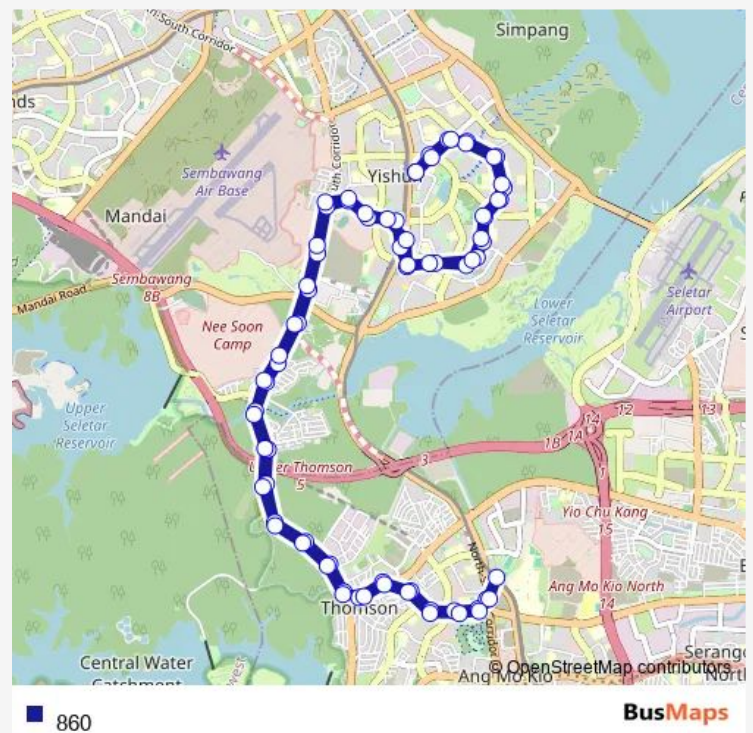

Opp Dieppe Barracks

Opp Sembawang Air Base

Opp Nee Soon HQ 22 Sib

Route schedule

Yishun Int — Yishun Int

Monday	05:30
Tuesday	05:30
Wednesday	05:30
Thursday	05:30
Friday	05:30
Saturday	05:30
Sunday	05:30

Route info

Direction: Yishun Int

Stops: 74

Trip Duration: 1 hour 58 min

Spiritual Grace Presby Ch

Aft The Springside

Springleaf Nature Pk

Springleaf Stn Exit 2

Aft Sle