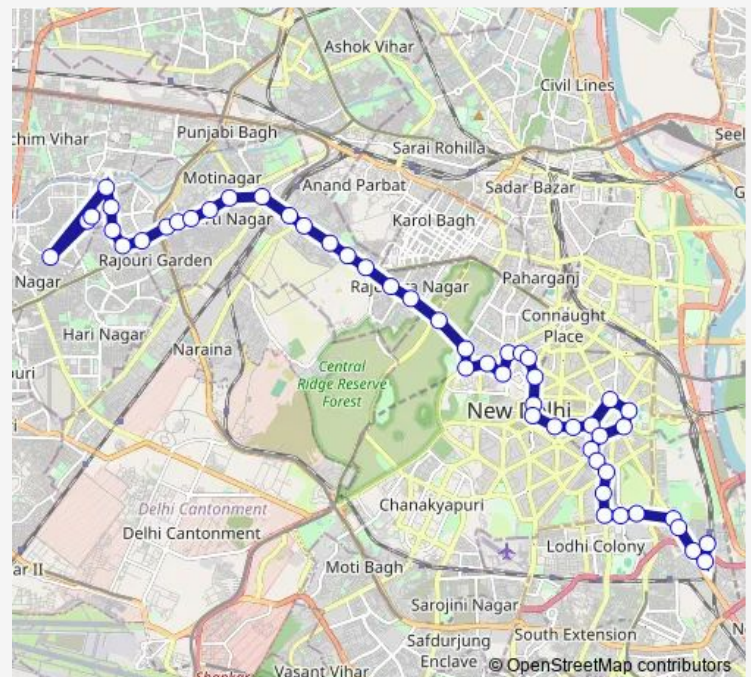

East Patel Nagar

Shankar Road

New Rajender Nagar

Route schedule

Raghubir Nagar F Block — Nizamuddin Railway Station

Monday 05:45-20:15

Tuesday 05:45-20:15

Wednesday 05:45-20:15

Thursday 05:45-20:15

Friday 05:45-20:15

Saturday 05:45-20:15

Sunday 05:45-20:15

Route info

Direction: Raghubir Nagar F Block

Stops: 51

Trip Duration: 1 hour 46 min

■ 408up

BusMaps

Upper Ridge Road

Talkatora Stadium

Dr. RML Hospital

Talkatora Road

Gurudwara Rakab Gunj

Ndpo