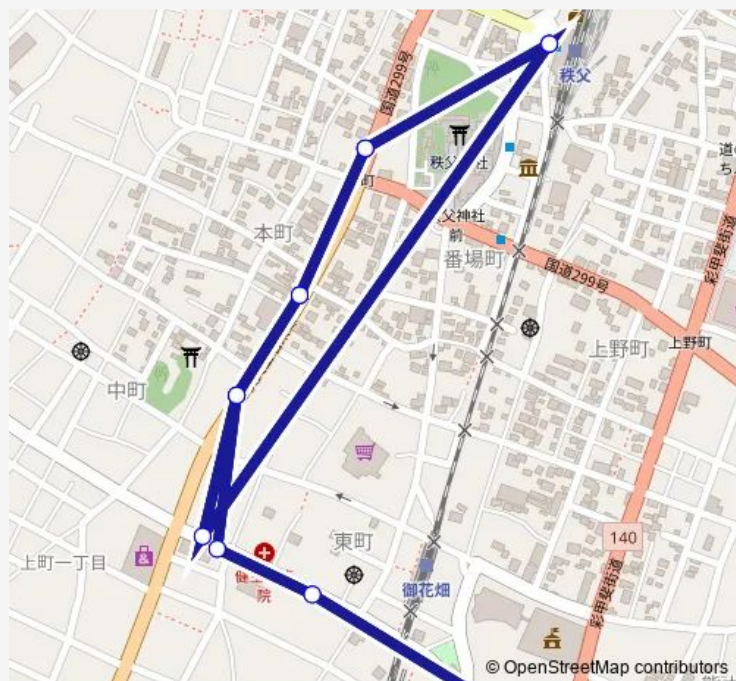

### Direction

秩父公園前 — 秩父駅

12 stops

[Open route schedule](#)

秩父公園前

札所十三番

上町一丁目

中町 (秩父)

### Route schedule

秩父公園前 — 秩父駅

Monday 09:31-16:56

Tuesday 09:31-16:56

Wednesday 09:31-16:56

Thursday 09:31-16:56

Friday 09:31-16:56

Saturday 09:31-16:56

### Route info

Direction: 秩父公園前

Stops: 12

Trip Duration: 0 hour 39 min

## Route schedule

秩父駅 — 秩父公園前

Monday 08:26-16:21

Tuesday 08:26-16:21

Wednesday 08:26-16:21

Thursday 08:26-16:21

Friday 08:26-16:21

Saturday 08:26-16:21