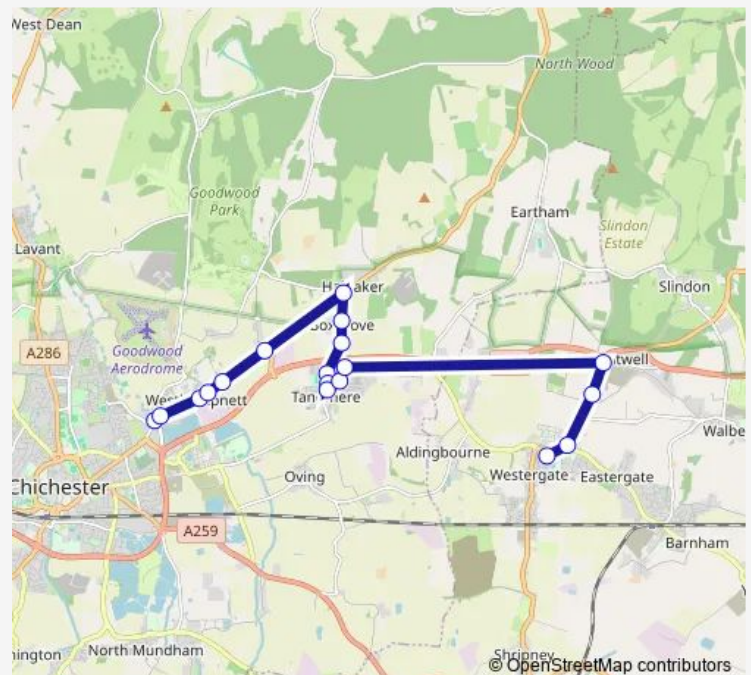

Oakwood Close

Hawker Close

Fontwell Roundabout

Level Mare Lane

Collins Close

Ormiston Six Villages Academy

### Route schedule

Chichester Park Hotel — Ormiston Six Villages Academy

Monday 07:37

Tuesday 07:37

Wednesday 07:37

Thursday 07:37

Friday 07:37

Saturday —

### Route info

Direction: Chichester Park Hotel

Stops: 18

Trip Duration: 0 hour 23 min

658 — Chichester Park Hotel - Osva Westergate

## Direction

Ormiston Six Villages Academy — Chichester Park Hotel

18 stops

[Open route schedule](#)

Ormiston Six Villages Academy

Barnett Close

Collins Close

Level Mare Lane