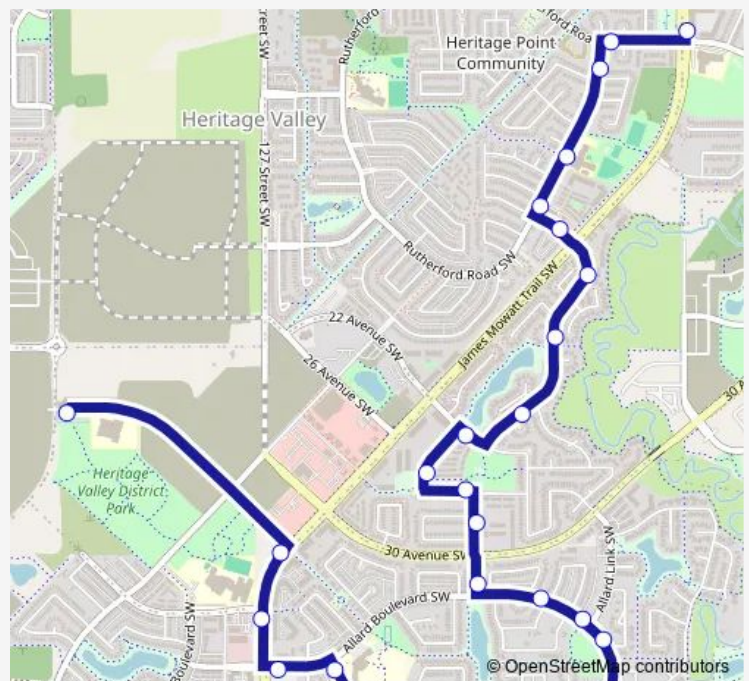

Direction

Heritage Valley Trail & 32 Avenue SW — James Mowatt Trail & Blackmud Creek Drive SW

25 stops

[Open route schedule](#)

- Heritage Valley Trail & 32 Avenue SW
- James Mowatt Trail & 32 Avenue SW
- James Mowatt Trail & 35 Avenue SW
- James Mowatt Trail & Allard Boulevard SW
- Alwood Bend & Allard Boulevard SW
- Anthony Crescent & Allard Boulevard SW
- Allard Road & Allard Boulevard SW
- Allard Boulevard & Adamson Drive SW
- Allard Boulevard & Ashcraft Crescent SW
- Allard Link & Allard Boulevard SW
- Arthurs Crescent & Allard Boulevard SW
- Allard Gate & Allard Boulevard SW
- Casselman Link & Casselman Crescent SW
- Casselman Link & Cunningham Way SW
- Cunningham Way & Cunningham Way SW
- Cunningham Way & Cunningham Drive SW
- Callaghan Drive & Caine Boulevard SW
- Callaghan Drive & Callaghan Drive Cul De Sac Sw
- Callaghan Drive & Callaghan Point Sw
- James Mowatt Trail & 17 Avenue SW
- Rutherford Road E & 17 Avenue Sw

Route schedule

Heritage Valley Trail & 32 Avenue SW — James Mowatt Trail & Blackmud Creek Drive SW

Monday	15:16
Tuesday	15:16
Wednesday	15:16
Thursday	12:25
Friday	15:16
Saturday	—
Sunday	—

Route info

Direction: Heritage Valley Trail & 32 Avenue SW

Stops: 25

Trip Duration: 0 hour 31 min

658 — Fr. M. Mccaffery - Rutherford