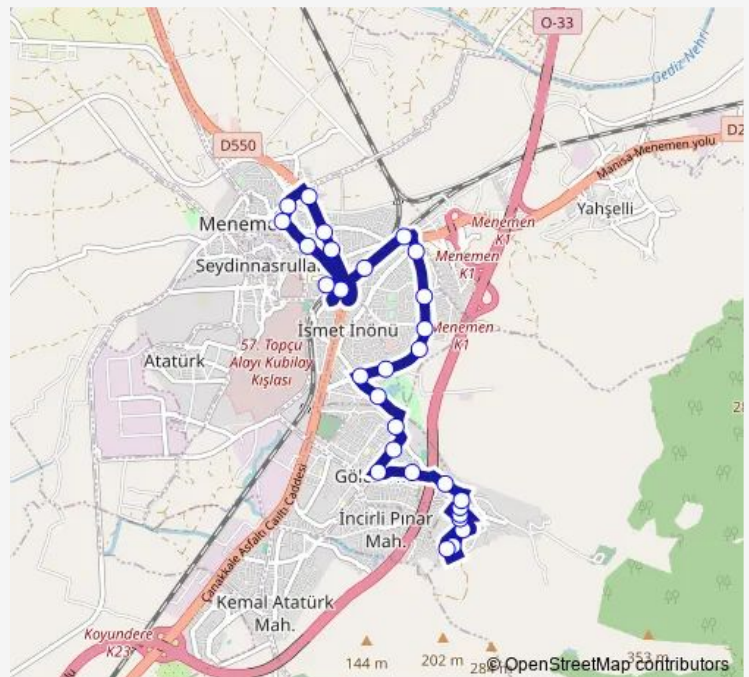

Thursday 00:15-23:40

Friday 00:15-23:40

Saturday 00:15-23:40

Sunday 06:30-23:40

Route info

Direction: Menemen Aktarma Merkezi

Stops: 29

Trip Duration: 0 hour 37 min

Monday 05:50-23:25

Tuesday 05:50-23:25

Wednesday 05:50-23:25

Thursday 05:50-23:25

Friday 05:50-23:25

Saturday 05:50-23:25

Sunday 06:00-23:00

Route info