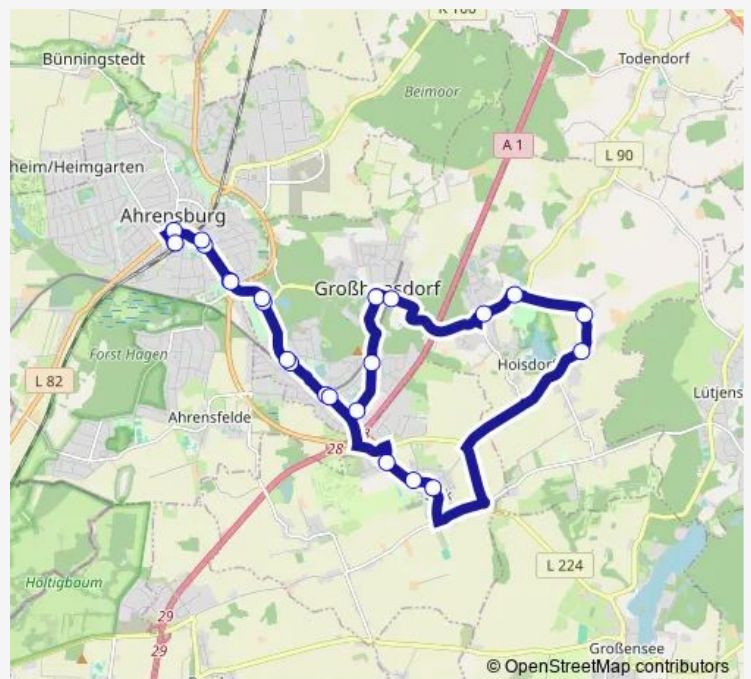

Bus 658 Bf. Ahrensburg > %UB Großhansdorf > Hoisdorf > Siek > Bf. Ahrensburg

[Go to website](#)

Direction

Bf. Ahrensburg — Bf. Ahrensburg

25 stops

[Open route schedule](#)

- Bf. Ahrensburg
- Ahrensburg, Hamburger Straße
- Ahrensburg, Manhagener Allee
- Ahrensburg, Am Aalfang
- Schmalenbeck, Park Manhagen
- U Schmalenbeck
- Schmalenbeck, Barkholt
- Schmalenbeck, Papenwisch
- U Kiekut
- Großhansdorf, Lungenclinic
- U Großhansdorf
- Hoisdorf, Am Eichenhain
- Hoisdorf, Waldstraße
- Hoisdorf, Gottesgabe
- Hoisdorf, Sprenger Weg
- Siek, Amtsverwaltung
- Siek, Hansdorfer Weg
- Siek, Bültbek
- Schmalenbeck, Barkholt
- U Schmalenbeck
- Schmalenbeck, Park Manhagen

Route schedule

Bf. Ahrensburg — Bf. Ahrensburg

Monday	—
Tuesday	—
Wednesday	—
Thursday	—
Friday	25:26-02:46 ⁺¹
Saturday	03:26-02:46 ⁺¹
Sunday	03:26-04:46

Route info

Direction: Bf. Ahrensburg

Stops: 25

Trip Duration: 0 hour 38 min

■ 658 — Bf. Ahrensburg > %UB Großhansdorf > Hoisdorf > Siek > Bf. Ahrensburg **BusMaps**

Ahrensburg, Am Aalfang

Ahrensburg, Manhagener Allee

Ahrensburg, Hamburger Straße

Bf. Ahrensburg

658 Bus time schedules and route maps are available in an offline PDF at busmaps.com. Use the busmaps.com website to see live bus times, train schedule or subway schedule, and step-by-step directions for all public transit in Hamburg