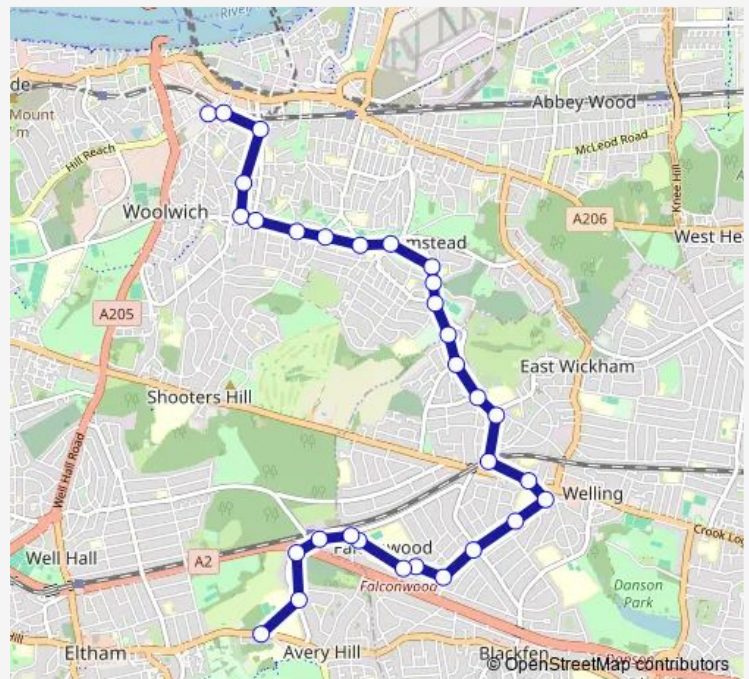

Wednesday 14:30

Thursday 15:30-16:30

Friday 15:30-16:30

Saturday —

Sunday —

Route info

Direction: Bexley Road / Crown Woods School

Stops: 33

Trip Duration: 0 hour 42 min

Thornhill Avenue

Kingsdale Road

Bassant Street

The Slade / Ravine Grove

Plumstead Common Road

Plumstead Common / The Ship

Kirk Lane

Chaucer Road (Da16)

Wickham Street / Edison Road

Central Avenue/ Wickham Street

Welling Station

Deepdene Road

Hook Lane / St Leonards Close

Faraday Road (Da16)

Yorkland Avenue

Friday 07:26-07:54

Saturday —

Sunday —

Route info

Direction: Woolwich Arsenal Station

Stops: 31

Trip Duration: 0 hour 48 min

Buckingham Avenue (Da16)