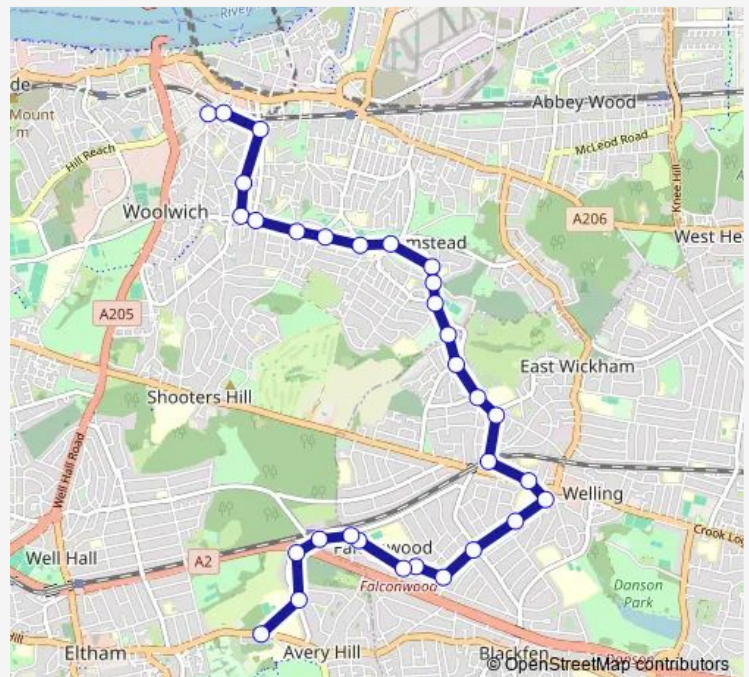

Wednesday 14:30

Thursday 15:30-16:30

Friday 15:30-16:30

Saturday —

Sunday —

Route info

Direction: Bexley Road / Crown Woods School

Stops: 33

Trip Duration: 0 hour 39 min

Thornhill Avenue

Kingsdale Road

Bassant Street

The Slade / Ravine Grove

Plumstead Common Road

Plumstead Common / The Ship

Kirk Lane

Chaucer Road (Da16)

Wickham Street / Edison Road

Central Avenue/ Wickham Street

Welling Station

Deepdene Road

Hook Lane / St Leonards Close

Faraday Road (Da16)

Yorkland Avenue

Friday 07:26-07:54

Saturday —

Sunday —

Route info

Direction: Woolwich Arsenal Station

Stops: 31

Trip Duration: 0 hour 48 min

Buckingham Avenue (Da16)