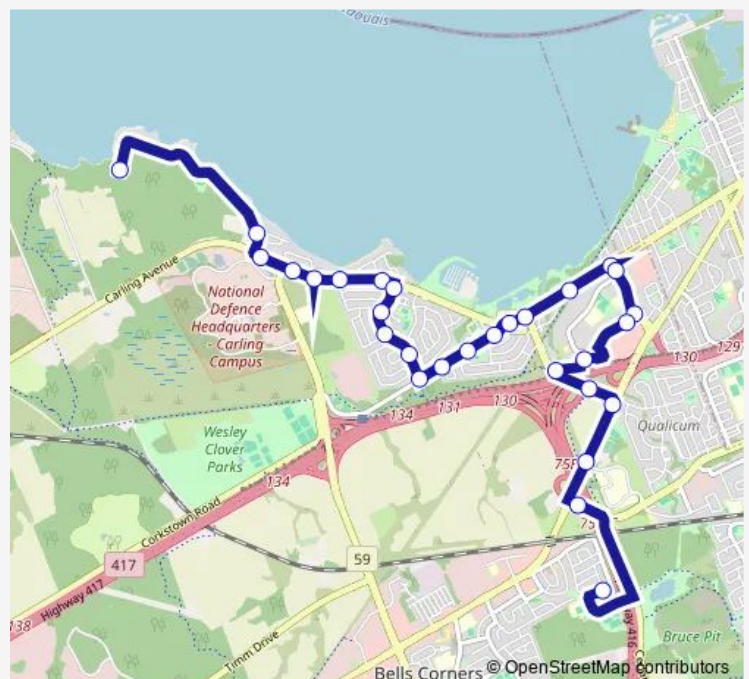

Thursday 15:28

Friday 15:28

Saturday —

Sunday —

Route info

Direction: Bell H.S

Stops: 30

Trip Duration: 0 hour 30 min

658 — Bell Hs

Crystal Beach / Ullswater

Crystal Beach / Carling

Carling / Sunny Brae

Carling / Ullswater

Carling / James Cummings

Carling / Grandview

Grandview / Borden

Grandview / Hastings

Grandview / Carling

Direction

Grandview / Borden — Bell H.S / North

29 stops

[Open route schedule](#)

Grandview / Borden

Grandview / Hastings

Carling / Bayshore

Bayshore / Carling

Bayshore / Woodridge

Woodridge / Bayshore

Bayshore

Holly Acres / Bayshore Station

Holly Acres / Ramp

Route schedule