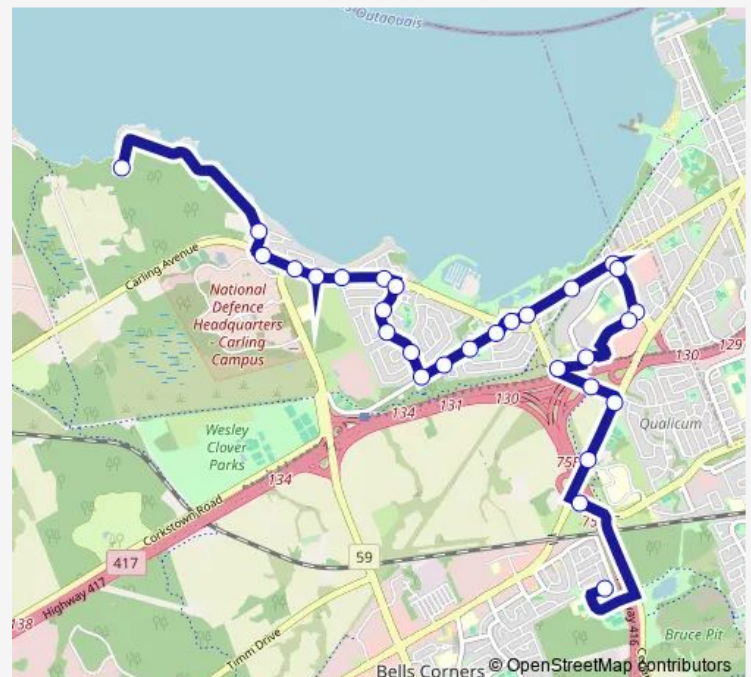

Baseline / Cedarview

Richmond / Baseline

Richmond / John Sutherland

Holly Acres / Richmond

Holly Acres / Ramp

Bayshore

Woodridge / Bayshore

Bayshore / Woodridge

Thursday 15:28

Friday 15:28

Saturday —

Sunday —

Route info

Direction: Bell H.S

Stops: 30

Trip Duration: 0 hour 30 min

Grandview / Hastings

Grandview / Carling

Direction

Grandview / Borden — Bell H.S / North

29 stops

[Open route schedule](#)

Grandview / Borden

Grandview / Hastings

Carling / Bayshore

Bayshore / Carling

Bayshore / Woodridge

Woodridge / Bayshore

Bayshore

Holly Acres / Bayshore Station

Holly Acres / Ramp

Route schedule