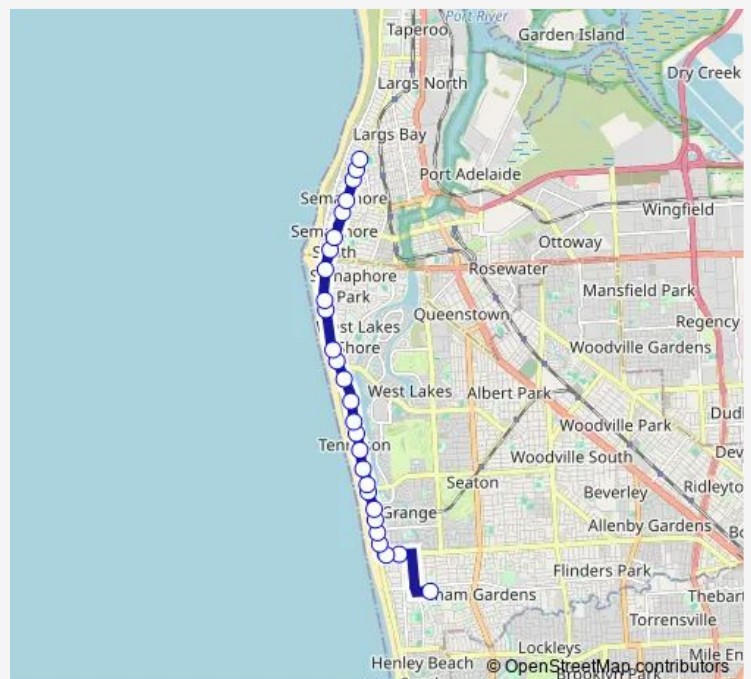

Stop 29A Grange Rd - South side

Stop 29B Grange Rd - South side

Stop 29D Military Rd - West side

Stop 30 Military Rd / Jetty St - West side

Stop 30A Military Rd - West side

Stop 30B Military Rd - West side

Stop 33 Military Rd - West side

Stop 34 Military Rd - South West side

Stop 34A Military Rd - South West side

Stop 35A Military Rd - West side

Stop 35B Military Rd - South West side

Stop School Military Rd / Adelaide Beachfront

Route schedule

Stop School St Michaels College Lawrie St — Stop 45D Military Rd - North West side

Monday	15:40
Tuesday	15:40
Wednesday	15:40
Thursday	15:40
Friday	15:40
Saturday	—
Sunday	—

Route info

Direction: Stop School St Michaels College Lawrie St

Stops: 27

Trip Duration: 0 hour 25 min

Stop 39M Military Rd - West side

Stop 40M Military Rd - West side

Stop 43B Military Rd - West side

Stop 44 Military Rd - West side

Stop 45B Military Rd - West side

Stop 45C Military Rd - North West side