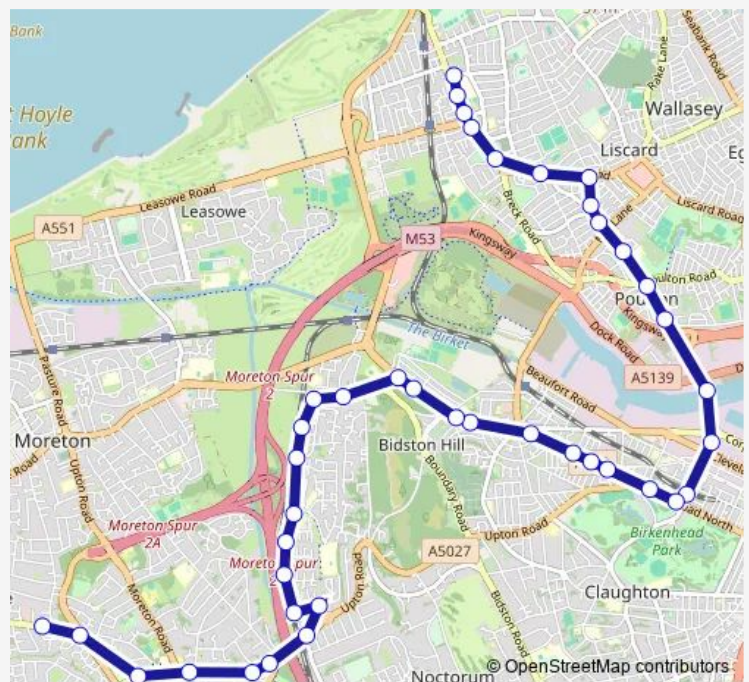

Poulton Road

Gorsedale Road

Dock Road

Corporation Road

Birkenhead Park Station

Ashville Road

Morley Avenue

Mallaby Street

Thursday 15:10

Friday 15:10

Saturday —

Sunday —

Route info

Direction: Wallasey Village

Stops: 41

Trip Duration: 0 hour 30 min

658 — Sandy Lane / Wallasey Village - Saughall Massie Road / Brookside Crescent **BusMaps**

Challis Street

Hoblyn Road

Hurrell Road

Bidston Village Road

Eleanor Road

Fender Way

St Oswalds Avenue