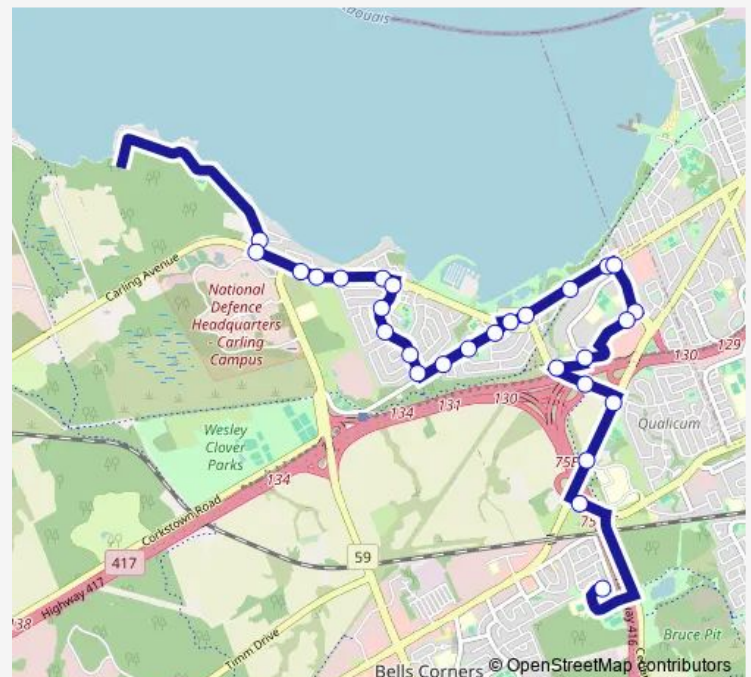

Holly Acres / Richmond

Holly Acres / Ramp

Bayshore A

Woodridge / Bayshore

Bayshore / Woodridge

Bayshore / Carling

Carling / Bayshore

Carling / Andrew Haydon Park

### Route schedule

Bell H.S / North — Grandview / Carling

Monday 15:33

Tuesday 15:33

Wednesday 15:33

Thursday 15:33

Friday 15:33

Saturday —

### Route info

Direction: Bell H.S / North

Stops: 28

Trip Duration: 0 hour 25 min

658

Crystal Beach / Carling

Carling / Sunny Brae

Carling / Ullswater