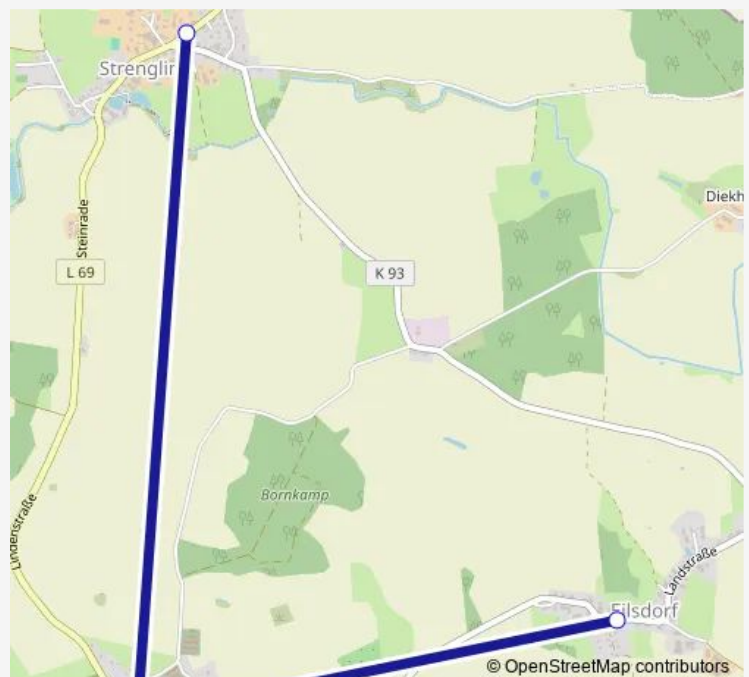

### Direction

Eilsdorf, Feuerwehr, Mast 1u — Strenglin, Dreiangel, Mast 1l

3 stops

[Open route schedule](#)

Eilsdorf, Feuerwehr, Mast 1u

Pronstorf, Mast 1l

Strenglin, Dreiangel, Mast 1l

### Route schedule

Eilsdorf, Feuerwehr, Mast 1u — Strenglin, Dreiangel, Mast 1l

Monday 13:30-19:30

Tuesday —

Wednesday 13:30-19:30

Thursday 13:30-19:30

Friday 13:30-19:30

Saturday 13:30-19:30

### Route info

Direction: Eilsdorf, Feuerwehr, Mast 1u

Stops: 3

Trip Duration: 0 hour 0 min

7653 Bus time schedules and route maps are available in an offline PDF at [busmaps.com](https://busmaps.com). Use the [busmaps.com](https://busmaps.com) website to see live bus times, train schedule or subway schedule, and step-by-step directions for all public transit in Bad Segeberg