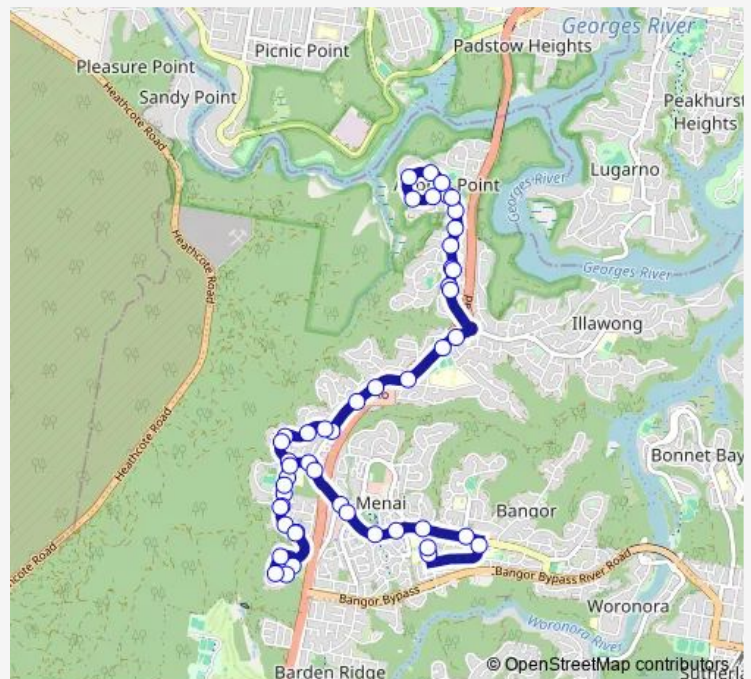

School Bus S022 Alfords Point PS to Aquinas College Menai

[Go to website](#)

Direction

Brushwood Dr At Coachwood Cres — Aquinas College, Anzac Rd

49 stops

[Open route schedule](#)

- Brushwood Dr At Coachwood Cres
- Alfords Point Public School, Brushwood Dr
- Brushwood Dr Opp Blueberry Pl
- Brushwood Dr At Paperbark Pl
- Brushwood Dr At Bottlebrush Pl
- Brushwood Dr Opp Casuarina Rd
- Brushwood Dr Opp Brushwood Dr
- Brushwood Dr At Lomandra Pl
- Brushwood Dr At Bassia Pl
- Brushwood Dr At Moonah Rd
- Brushwood Dr At Satinwood Cl
- Brushwood Dr At Casuarina Rd
- Brushwood Dr Opp Alfords Point Public School
- Brushwood Dr At Eucalyptus St
- Old Illawarra Rd Opp Illawong Rural Fire Brigade
- Old Illawarra Rd At Blaxland Dr
- Old Illawarra Rd Before Alfords Point Rd
- Old Illawarra Rd Opp Monash Rd
- Old Illawarra Rd Opp Rosewall Dr
- Old Illawarra Rd Opp Bradman Rd
- Bradman Rd Opp Davidson Rd

Route schedule

Brushwood Dr At Coachwood Cres — Aquinas College, Anzac Rd

Monday	07:40
Tuesday	07:40
Wednesday	07:40
Thursday	07:40
Friday	07:40
Saturday	—
Sunday	—

Route info

Direction: Brushwood Dr At Coachwood Cres

Stops: 49

Trip Duration: 0 hour 28 min

S022 — Alfords Point PS to Aquinas College Menai

Bradman Rd Opp O'Neill Rd

Bradman Rd Opp Meckiff Cl

Bradman Rd Opp Mckenzie Pl

Bradman Rd At Hall Dr

Menai Public School, Hall Dr

The schedule is provided in the local timezone. Times with "(+1)" indicate departures on the next day.

PDF file created on 2025-01-31

2024 BusMaps.com - All Rights Reserved