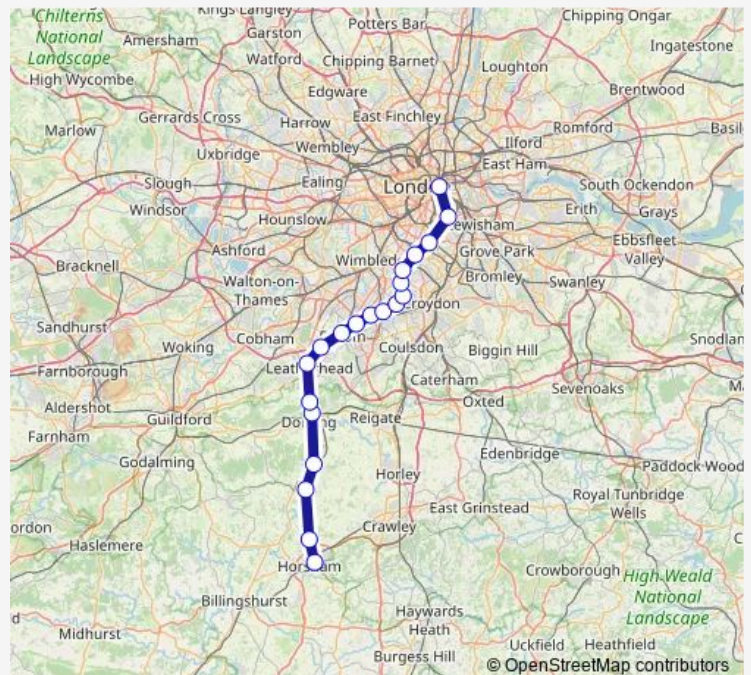

### Route schedule

Horsham — London Bridge

Monday 05:44-21:14

Tuesday —

Wednesday —

Thursday —

Friday —

Saturday 08:14-18:14

### Route info

Direction: Horsham

Stops: 20

Trip Duration: 1 hour 29 min

■ Sn:Hrh->Lbg — SN train service from HRH to Lbg

## Direction

Horsham — London Bridge

18 stops

[Open route schedule](#)

Horsham

Littlehaven

Ifield

Crawley

## Route info

Direction: Horsham

Stops: 18

Trip Duration: 1 hour 9 min

Sn:Hrh->Lbg Rail time schedules and route maps are available in an offline PDF at [busmaps.com](#). Use the [busmaps.com](#) website to see live bus times, train schedule or subway schedule, and step-by-step directions for all public transit in London