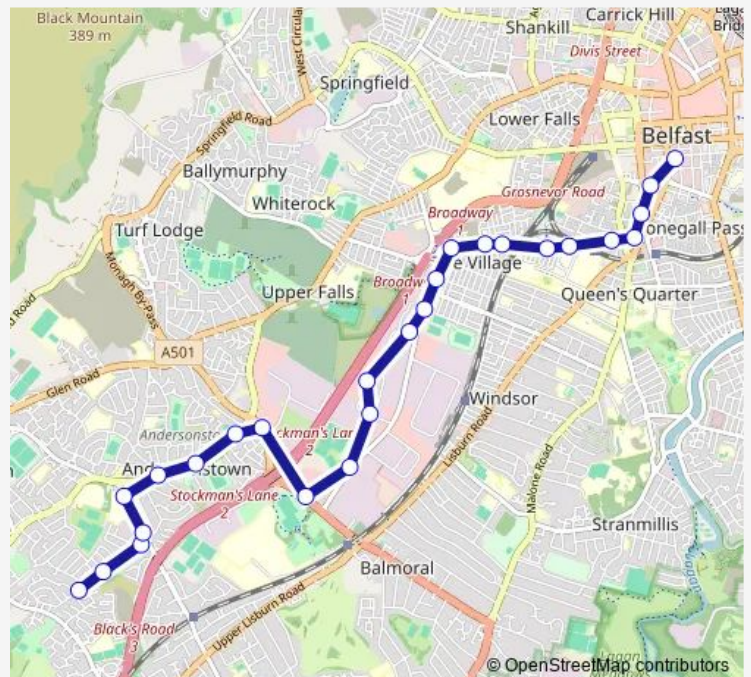

### Direction

Ladybrook Terminus — Bedford Street

26 stops

[Open route schedule](#)

- Ladybrook Terminus
- Ladybrook Avenue
- Ladybrook Shops
- Finaghy Road North
- St Michaels
- Slievegallion Drive
- Casement Park
- Fruithill Park
- Blackstaff Road
- Musgrave Park
- Boucher Playing Fields
- Boucher Place
- Boucher Crescent
- Boucher Way
- Olympia Leisure Centre
- Glenmachan Street
- Broadway
- Maldon Street
- Richview Court
- Egeria Street
- Abingdon Drive

### Route schedule

Ladybrook Terminus — Bedford Street

Monday	06:55
Tuesday	06:55
Wednesday	06:55
Thursday	06:55
Friday	06:55
Saturday	06:50
Sunday	—

### Route info

Direction: Ladybrook Terminus

Stops: 26

Trip Duration: 0 hour 29 min

9G — Ladybrook - Boucher Road - City Centre

Oban Street

Belfast Hostelling International

Albion Street

Bruce Street

Bedford Street

**Direction**

Bedford Street — Ladybrook Terminus

27 stops

[Open route schedule](#)

Bedford Street

Great Northern Mall