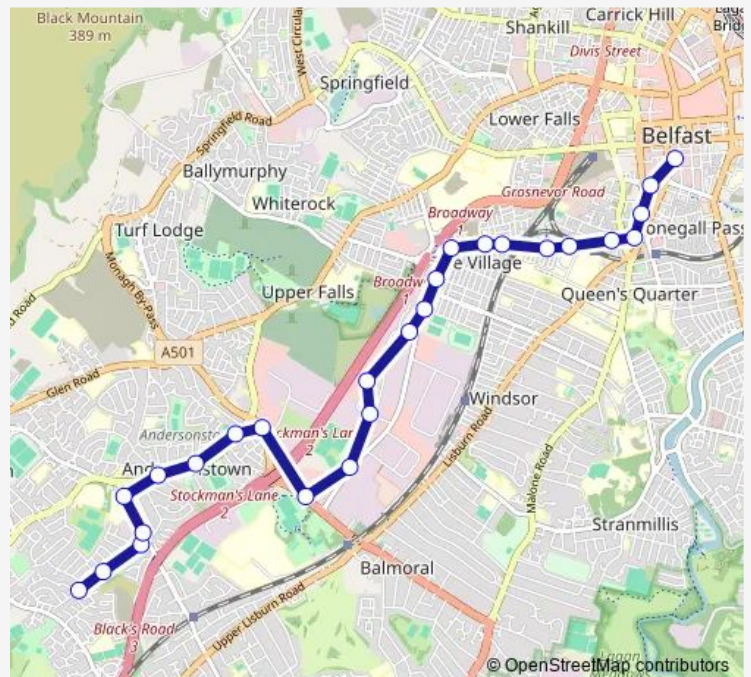

Route schedule

Ladybrook Terminus — Bedford Street

Monday	06:55
Tuesday	06:55
Wednesday	06:55
Thursday	06:55
Friday	06:55
Saturday	06:50
Sunday	—

Route info

Direction: Ladybrook Terminus

Stops: 26

Trip Duration: 0 hour 26 min

9G — Ladybrook - Boucher Road - City Centre

Oban Street

Belfast Hostelling International

Albion Street

Bruce Street

Bedford Street

Direction

Bedford Street — Ladybrook Terminus

Finaghy Road North

Ladybrook Shops

Ladybrook Avenue

Route schedule

Bedford Street — Ladybrook Terminus

Monday 05:45

Tuesday 05:45

Wednesday 05:45

Thursday 05:45

Friday 05:45

Saturday —

Sunday —

Route info

Direction: Bedford Street

Stops: 27

Trip Duration: 0 hour 21 min