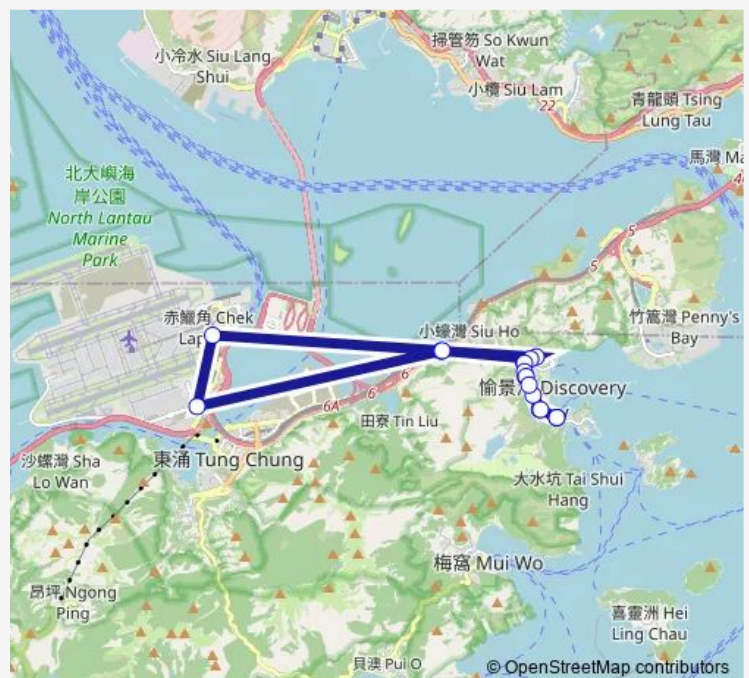

[Db] Discovery BAY Road Outside Joyful Mansion

[Db] Discovery BAY Road Opposite NEO Horizon

### Route schedule

[Db] DB Plaza BUS Terminus[[Db] Discovery BAY Temporary BUS Terminus — [Db] DB Plaza BUS Terminus[[Db] Discovery BAY Temporary BUS Terminus

Monday	06:00-17:00
Tuesday	06:00-17:00
Wednesday	06:00-17:00
Thursday	06:00-17:00
Friday	06:00-17:00
Saturday	06:00-17:00
Sunday	06:00-17:00

### Route info

Direction: [Db] DB Plaza BUS Terminus[[Db] Discovery BAY Temporary BUS Terminus

Stops: 17

Trip Duration: 0 hour 30 min

■ Db02r — Discovery BAY - Airport (Circular)

[Db] Discovery BAY Road Opposite Greenland Court