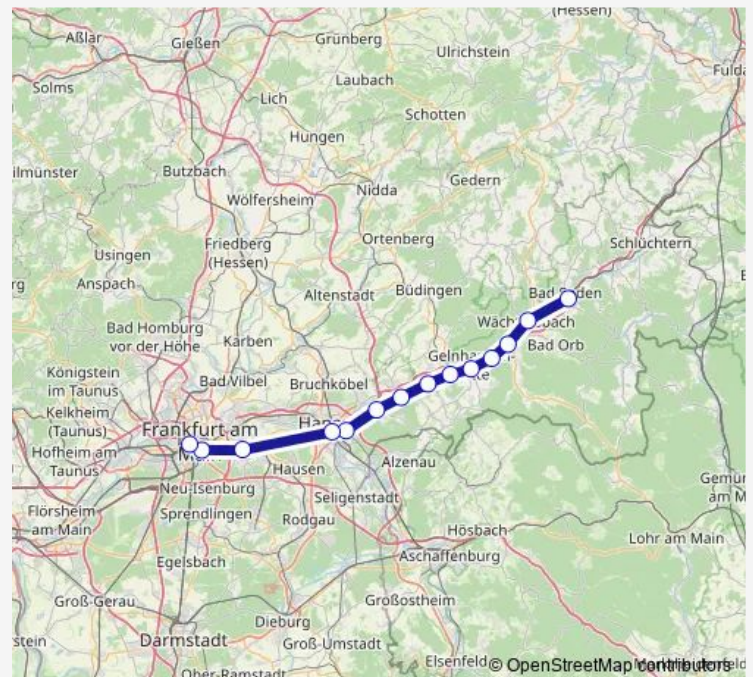

Thursday 21:42

Friday 21:42

Saturday 21:42

Sunday 21:42

Route info

Direction: Frankfurt (Main) Hauptbahnhof

Stops: 13

Trip Duration: 1 hour 0 min