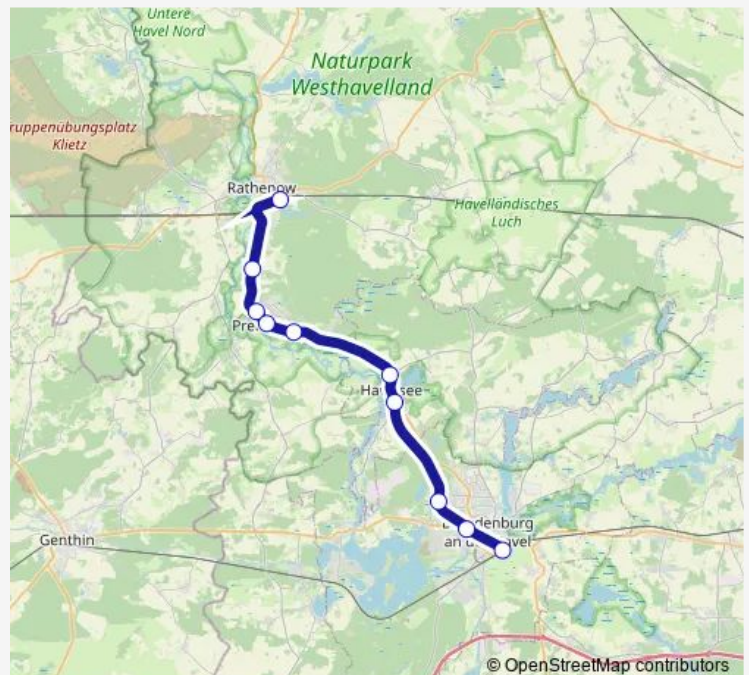

Döberitz (bei Premnitz), Bahnhof

Pritzerbe, Bahnhof

Fohrde, Bahnhof

Brandenburg, Görden Bhf

Brandenburg, Altstadt Bhf

Brandenburg, Hauptbahnhof

Route schedule

Rathenow, Bahnhof — Brandenburg, Hauptbahnhof

Monday 05:09-22:09

Tuesday 05:09-22:09

Wednesday 05:09-22:09

Thursday 05:09-22:09

Friday 05:09-22:09

Saturday 05:09-22:09

Sunday 05:09-22:09

Route info

Direction: Rathenow, Bahnhof

Stops: 10

Trip Duration: 0 hour 41 min

Direction

Brandenburg, Hauptbahnhof — Rathenow, Bahnhof

10 stops

[Open route schedule](#)

Brandenburg, Hauptbahnhof

Wednesday 23:09

Thursday 23:09

Friday 23:09

Saturday 23:09

Sunday 23:09

Route info

Direction: Brandenburg, Hauptbahnhof

Stops: 10