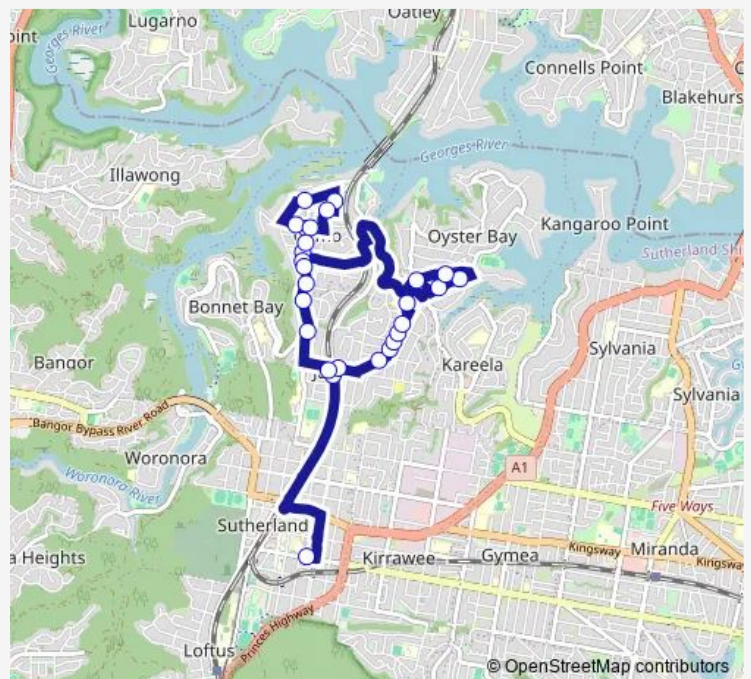

Georges River Rd At Second Av

Georges River Rd At Third Av

Georges River Rd At Fourth Av

Georges River Rd Opp The Circle

St Josephs Primary School, Samuels Av

Oyster Bay Public School, Phillip St

Phillip St Opp Oyster Bay Public School

Oyster Bay Rd Before Georges River Rd

Oyster Bay Rd Opp Green Point Rd

Como West Public School, Wolger St

Wolger St At Burunda St

Burunda St Opp Girraween Av

Woronora Cres At Wolger St

Currah Rd After Woronora Cres

### Route schedule

St Patricks College, President Av — Jannali Station, Jannali Av

Monday 15:20

Tuesday 15:20

Wednesday 15:20

Thursday 15:20

Friday 15:20

Saturday —

### Route info

Direction: St Patricks College, President Av

Stops: 27

Trip Duration: 0 hour 35 min

Wolger St At Warraba St

Wolger St After Taplan St

Wolger St Before Bindea St

Wolger St At Bindea St