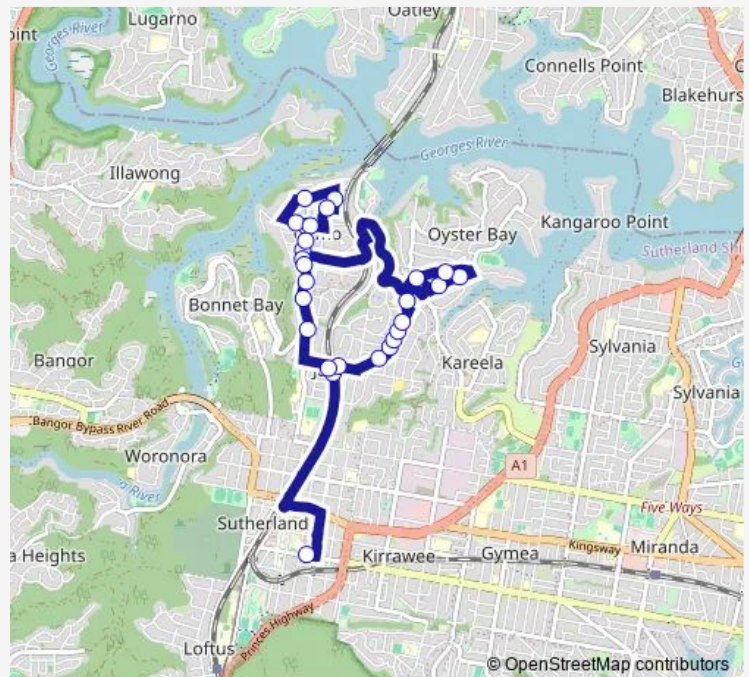

Georges River Rd At Second Av

Georges River Rd At Third Av

Georges River Rd At Fourth Av

Georges River Rd Opp The Circle

St Josephs Primary School, Samuels Av

Oyster Bay Public School, Phillip St

Phillip St Opp Oyster Bay Public School

Oyster Bay Rd Before Georges River Rd

Oyster Bay Rd Opp Green Point Rd

Como West Public School, Wolger St

Wolger St At Burunda St

Burunda St Opp Girraween Av

Woronora Cres At Wolger St

Currah Rd After Woronora Cres

### Route schedule

St Patricks College, President Av — Jannali Station, Jannali Av

Monday 15:20

Tuesday 15:20

Wednesday 15:20

Thursday 15:20

Friday 15:20

Saturday —

### Route info

Direction: St Patricks College, President Av

Stops: 27

Trip Duration: 0 hour 35 min

Wolger St At Warraba St

Wolger St After Taplan St

Wolger St Before Bindea St

Wolger St At Bindea St