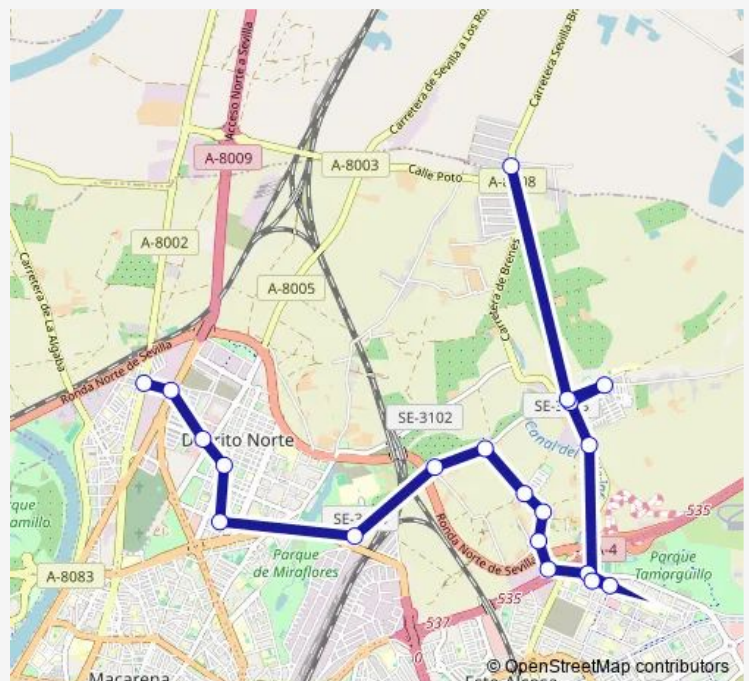

### Route schedule

Medina y Galnares (frt. Centro Salud) — Barriada El Gordillo

Monday 07:10-22:10

Tuesday 07:10-22:10

Wednesday 07:10-22:10

Thursday 07:10-22:10

Friday 07:10-22:10

Saturday —

### Route info

Direction: Medina y Galnares (frt. Centro Salud)

Stops: 20

Trip Duration: 0 hour 50 min

■ C6B — Circular Macarena Norte Sentido B