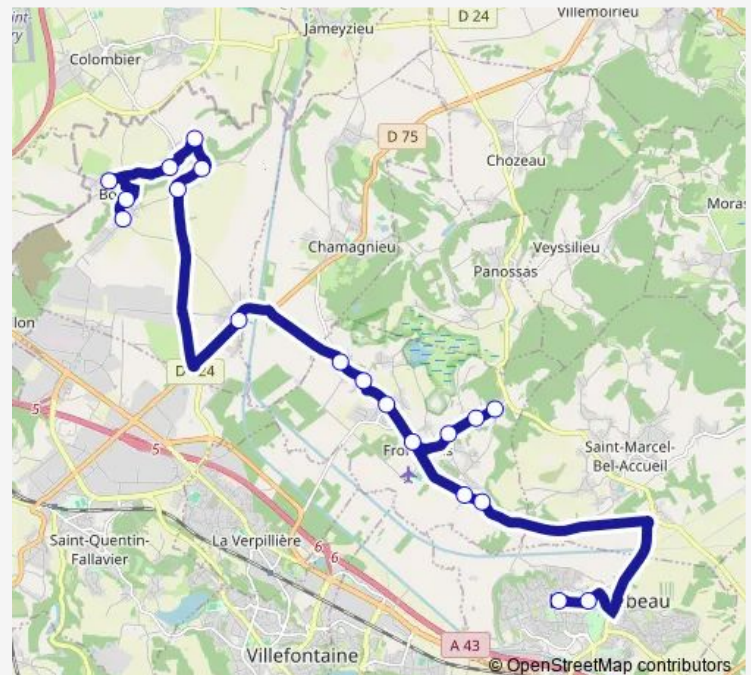

Direction

BAS Bonce Fontaine — Lycee Delorme

19 stops

[Open route schedule](#)

BAS Bonce Fontaine

LA Serve

Haut DE Bonce

Satolas Place

Fouillouzan

Massonas

Cafe Giroud

LES Reinettes

Corbeyssieu

College Truffaut

Lycee Delorme

Route schedule

BAS Bonce Fontaine — Lycee Delorme

Monday 07:00

Tuesday 07:00

Wednesday 07:00

Thursday 07:00

Friday 07:00

Saturday —

Sunday —

Route info

Direction: BAS Bonce Fontaine

Stops: 19

Trip Duration: 0 hour 50 min

ldb03 Bus time schedules and route maps are available in an offline PDF at busmaps.com. Use the busmaps.com website to see live bus times, train schedule or subway schedule, and step-by-step directions for all public transit in Frontonas