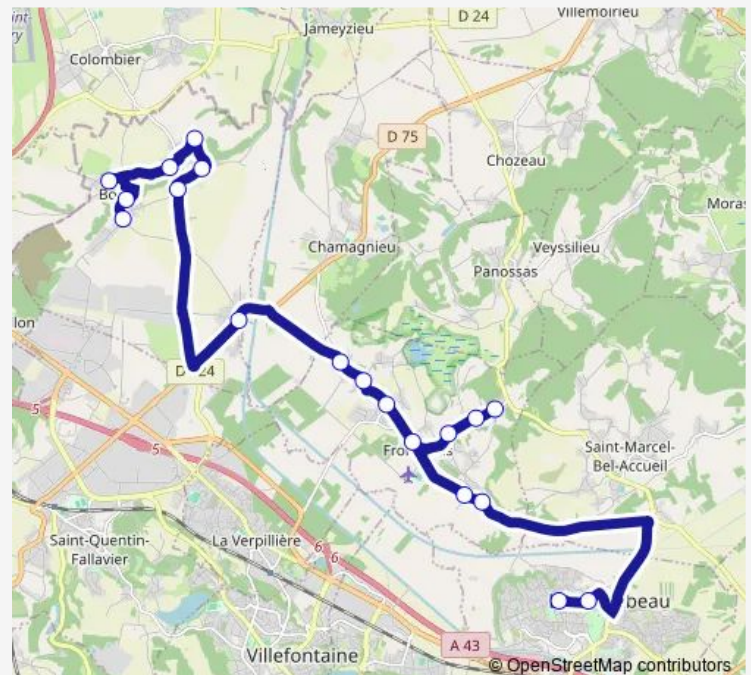

### Direction

BAS Bonce Fontaine — Lycee Delorme

19 stops

[Open route schedule](#)

BAS Bonce Fontaine

LA Serve

Haut DE Bonce

Satolas Place

### Route schedule

BAS Bonce Fontaine — Lycee Delorme

Monday 07:00

Tuesday 07:00

Wednesday 07:00

Thursday 07:00

Friday 07:00

Saturday —

### Route info

Direction: BAS Bonce Fontaine

Stops: 19

Trip Duration: 0 hour 50 min

IDB03 Bus time schedules and route maps are available in an offline PDF at [busmaps.com](https://busmaps.com). Use the [busmaps.com](https://busmaps.com) website to see live bus times, train schedule or subway schedule, and step-by-step directions for all public transit in Frontonas