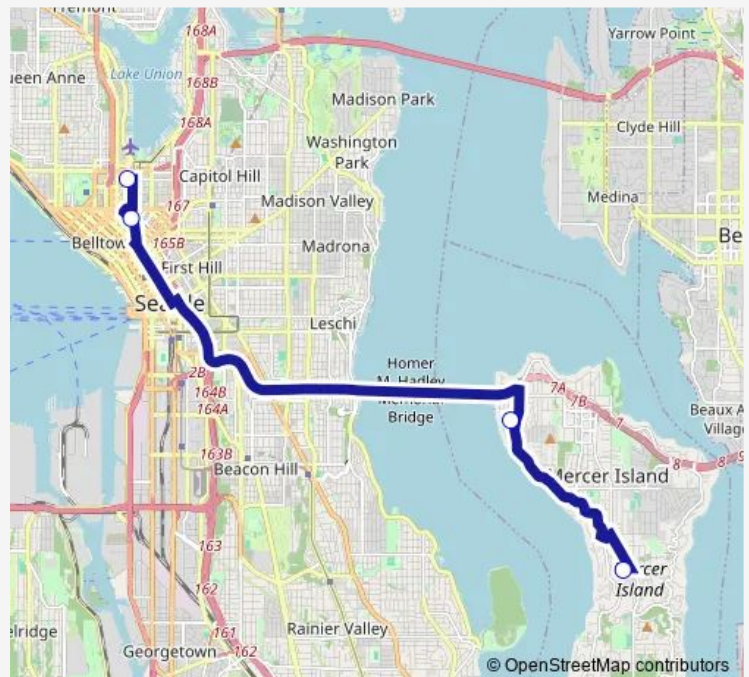

Bus (SLU) Mercer Island PM

[Go to website](#)

Direction

Brazil — SLU - Mercer Island - Synagogue

4 stops

[Open route schedule](#)

Brazil

re:Invent

SLU - Mercer Island - B&G Club

SLU - Mercer Island - Synagogue

Route schedule

Brazil — SLU - Mercer Island - Synagogue

Monday 16:10-17:55

Tuesday 16:10-17:55

Wednesday 16:10-17:55

Thursday 16:10-17:55

Friday 16:10-17:55

Saturday —

Sunday —

Route info

Direction: Brazil

Stops: 4

Trip Duration: 0 hour 37 min

(SLU) Mercer Island PM