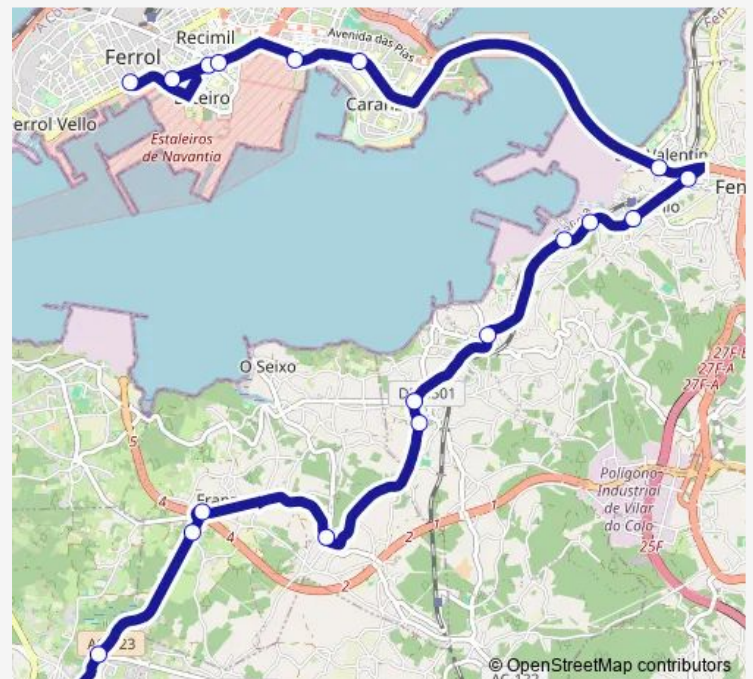

Saturday —

Sunday —

Route info

Direction: Plaza de Galicia

Stops: 19

Trip Duration: 0 hour 32 min

XG871021 — Praza de Galicia-Ares

BusMaps