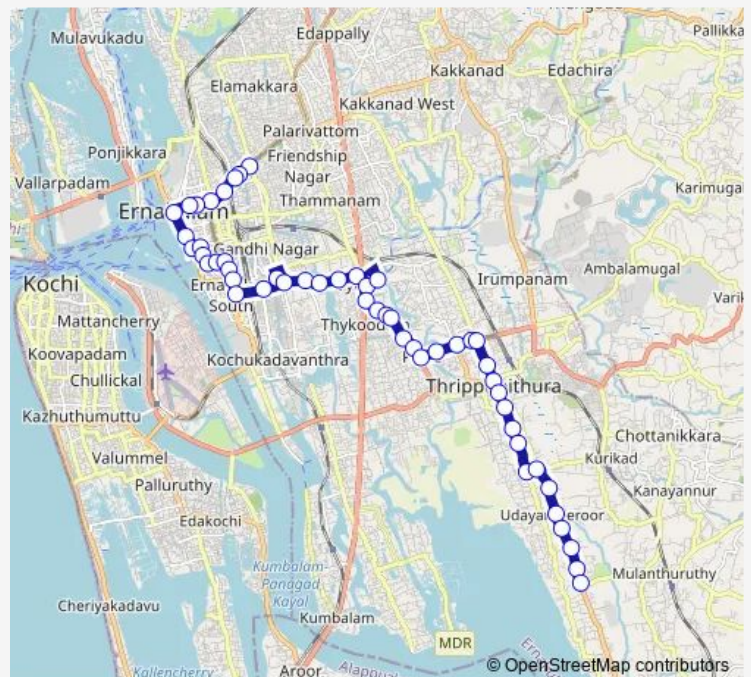

### Route schedule

Nadakkavu — Kaloor

Monday 06:00

Tuesday 06:00

Wednesday 06:00

Thursday 06:00

Friday 06:00

Saturday 06:00

### Route info

Direction: Nadakkavu

Stops: 46

Trip Duration: 1 hour 1 min

Thykoodam Metro Station

Oen

Sub Station

Vyttila Devaswom Board