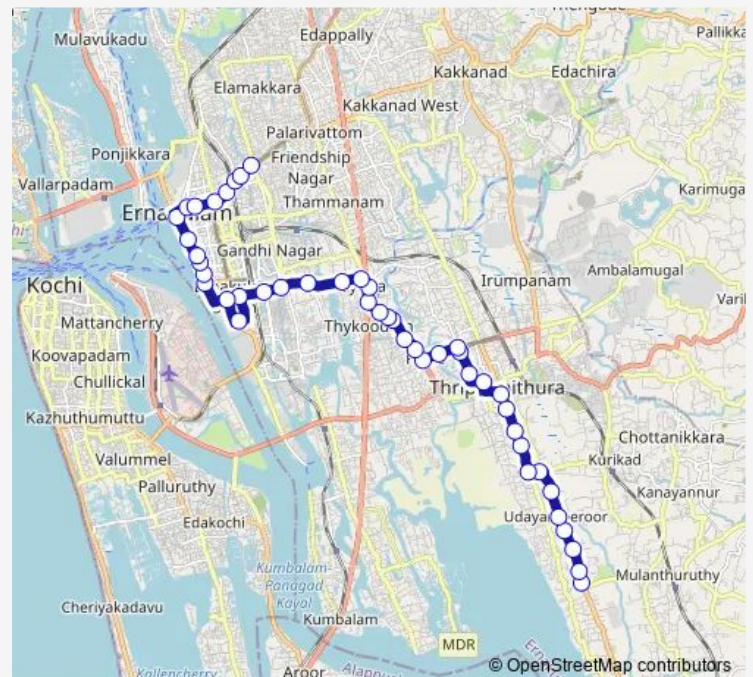

### Direction

Kaloor — Nadakkavu

52 stops

[Open route schedule](#)

- Kaloor
- Manapattyparambu
- Town Hall
- North Railway Station
- Kacheripadi
- St Alberts College
- Saritha
- High Court Junction
- Menaka
- St Theresas College
- Convent Junction
- Boat Jetty Junction
- Hospital Junction
- Maharajas Hostel
- Maharajas Ground
- Karakkat Junction
- Ernakulam South
- Valanjambalam
- Manorama Junction
- Rajiv Gandhi Indoor Stadium
- Kadavanthara Junction

### Route info

Direction: Kaloor

Stops: 52

Trip Duration: 1 hour 1 min

Elamkulam Junction

Elamkulam

Janatha

Vyttila Junction

## Route info

Direction: Nadakkavu

Stops: 46

Trip Duration: 1 hour 1 min

Vyttila Junction

Janatha

Elamkulam Junction

Kadavanthra

Kaloor

Bus time schedules and route maps are available in an offline PDF at [busmaps.com](https://busmaps.com). Use the [busmaps.com](https://busmaps.com) website to see live bus times, train schedule or subway schedule, and step-by-step directions for all public transit in Kanayannur