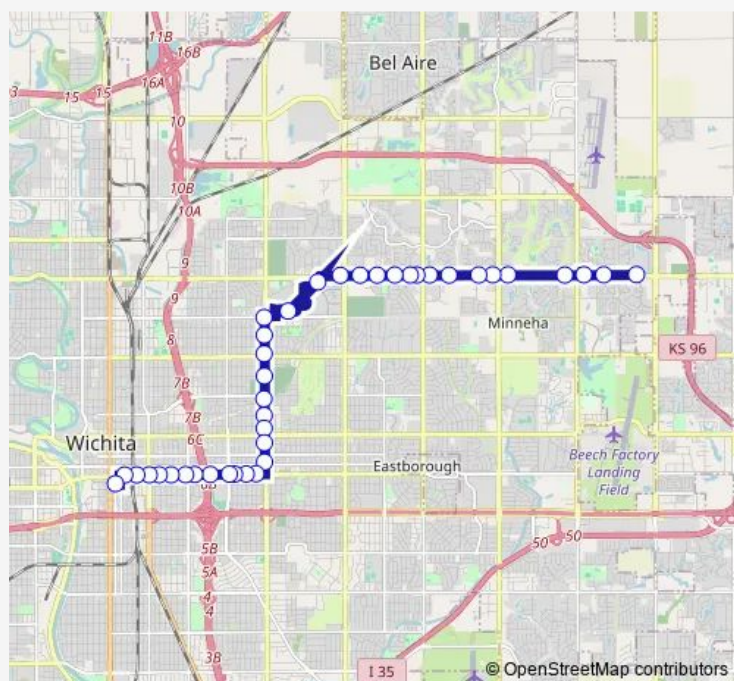

Saturday 07:11-18:11

Sunday —

Route info

Direction: 21st St and Greenwich Ib

Stops: 39

Trip Duration: 0 hour 34 min

Hillside and 9th St Ib

Hillside and Murdock Ib

Hillside and Central Ib

Hillside and 3rd St Ib

Hillside and 1st St Ib

Douglas and Chautauqua Ib

Douglas and Volutsia Ib

Douglas and Green Ib

Douglas and Grove Ib

Douglas and Ash Ib

Douglas and Kansas Ib

Douglas and Hydraulic Ib

Douglas and Matthewson Ib

Douglas and Ohio Ib

Douglas and Washington Ib

Douglas and Mead Ib

Douglas and St. Francis Ib

Transit Center

Direction

Transit Center — 21st St and Greenwich Ib

60 stops

[Open route schedule](#)

Transit Center

Douglas and St. Francis Ob

Douglas and Rock Island Ob

Douglas and Ida Ob