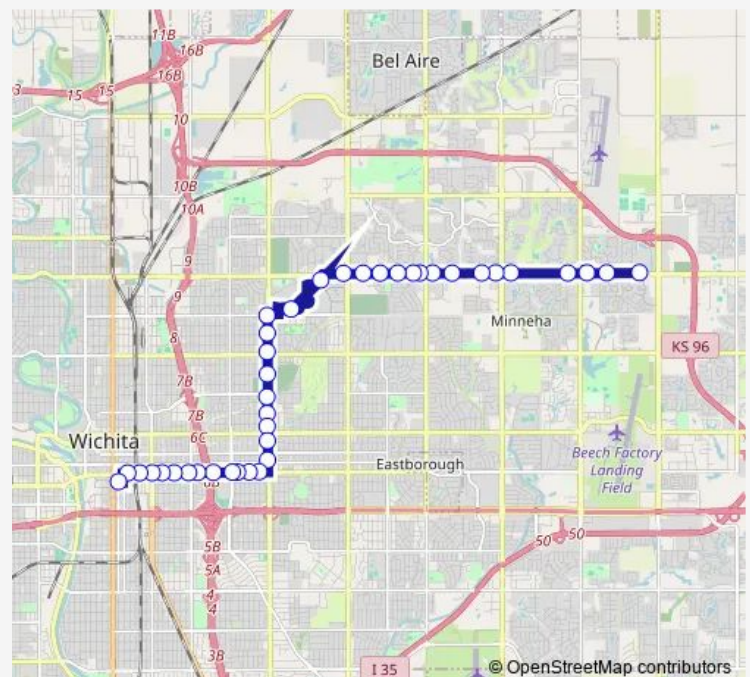

Hillside and 11th St Ib

Route schedule

21st St and Greenwich Ib — Transit Center

Monday 05:29-21:56

Tuesday 05:29-21:56

Wednesday 05:29-21:56

Thursday 05:29-21:56

Friday 05:29-21:56

Saturday 07:11-18:11

Sunday —

Route info

Direction: 21st St and Greenwich Ib

Stops: 39

Trip Duration: 0 hour 33 min

Hillside and 9th St Ib

Hillside and Murdock Ib

Hillside and Central Ib

Hillside and 3rd St Ib

Hillside and 1st St Ib

Douglas and Chautauqua Ib

Douglas and Volutsia Ib

Douglas and Green Ib

Douglas and Grove Ib

Douglas and Ash Ib

Direction

Transit Center — 21st St and Greenwich Ib

60 stops

[Open route schedule](#)

Transit Center

Douglas and St. Francis Ob

Douglas and Rock Island Ob

Douglas and Ida Ob