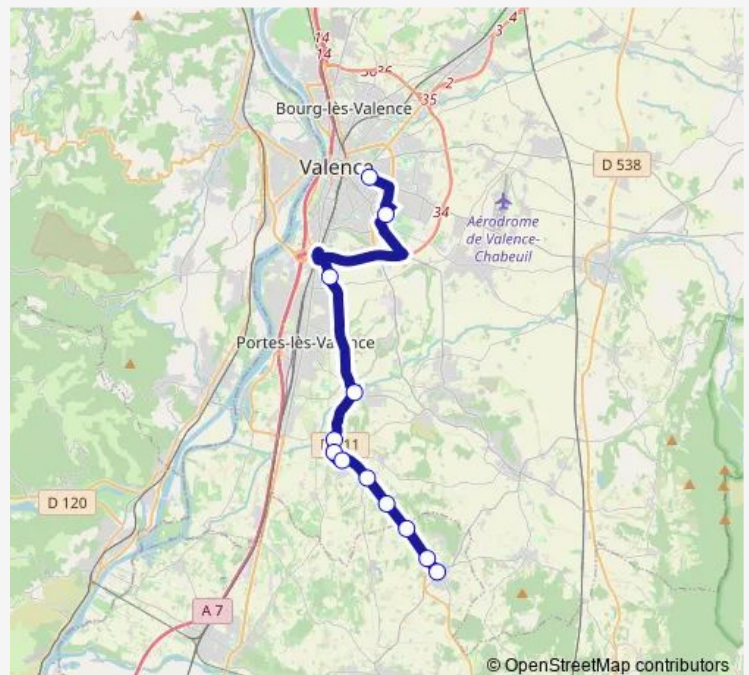

**Direction**

IND Gare Routiere — PL. LA Poste

12 stops

[Open route schedule](#)

IND Gare Routiere

Cite Briffaut

Route DE Beauvallon

Village

## Route schedule

IND Gare Routiere — PL. LA Poste

Monday —

Tuesday —

Wednesday —

Thursday —

Friday —

Saturday 11:05

## Route info

Direction: IND Gare Routiere

Stops: 12

Trip Duration: 0 hour 32 min

## Route info

Direction: PL. LA Poste

Stops: 14

Trip Duration: 0 hour 40 min