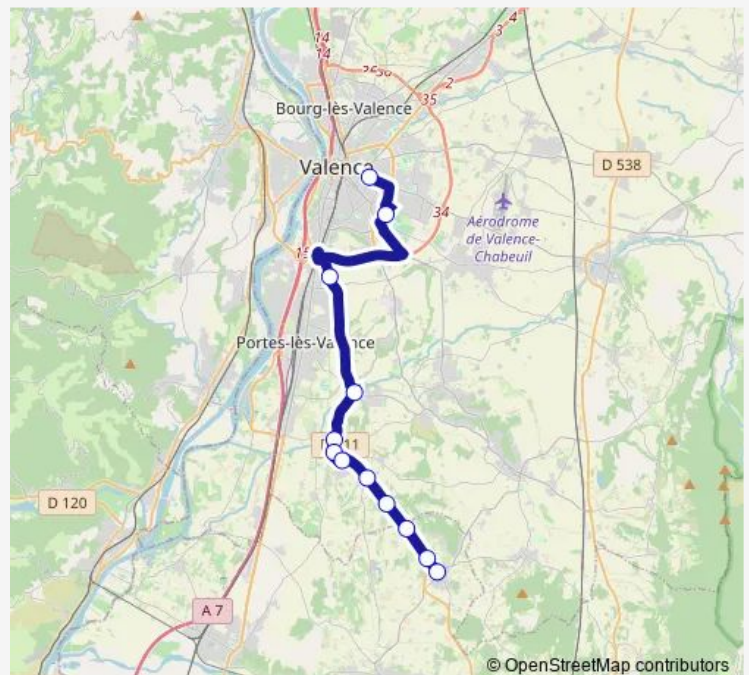

Direction

IND Gare Routiere — PL. LA Poste

12 stops

[Open route schedule](#)

IND Gare Routiere

Cite Briffaut

Route DE Beauvallon

Village

Route schedule

IND Gare Routiere — PL. LA Poste

Monday	—
Tuesday	—
Wednesday	—
Thursday	—
Friday	—
Saturday	11:05
Sunday	—

Route info

Direction: IND Gare Routiere

Stops: 12

Trip Duration: 0 hour 32 min

Direction

PL. LA Poste — IND Gare Routiere

14 stops

[Open route schedule](#)

PL. LA Poste

Route DU Lac

LES Chabertes

Ferme Rose

Route D'Ambonil

Direction

C.Vernet — PL. LA Poste

11 stops

[Open route schedule](#)

C.Vernet

Cite Briffaut

Village

Alouette