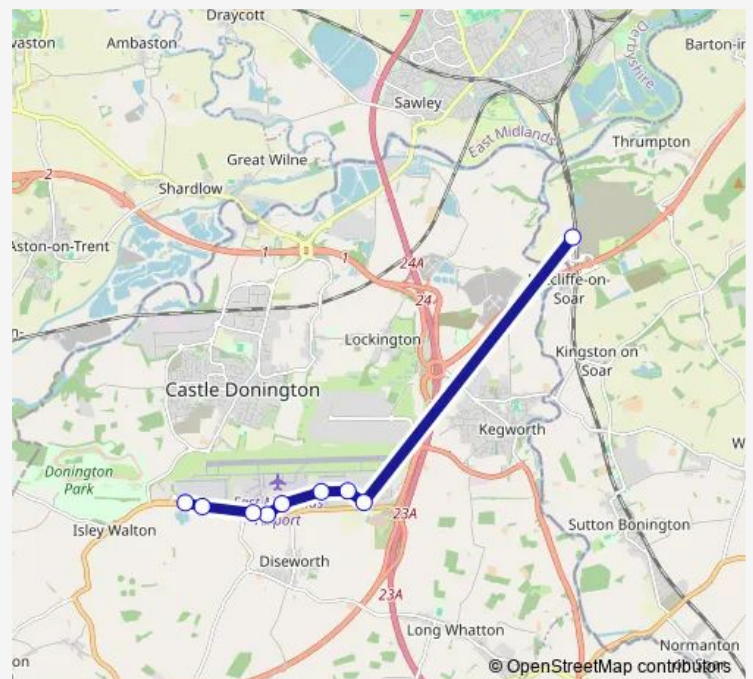

DHL Cargo East

Building 100

EMA Departure Building

Training Centre

Maintenance Area

DHL Cargo West

DHL Cargo West Extension

Route schedule

East Midlands Parkway Station — DHL Cargo West Extension

Monday —

Tuesday —

Wednesday 09:00-21:00

Thursday 09:00-21:00

Friday 09:00-18:00

Saturday 09:00-18:00

Sunday 09:00-18:00

Route info

Direction: East Midlands Parkway Station

Stops: 9

Trip Duration: 0 hour 15 min

DP2

Direction

DHL Cargo West Extension — East Midlands Parkway Station

9 stops

Friday 20:03-23:48

Saturday 00:01-23:48

Sunday 00:01-23:48

Route info

Direction: DHL Cargo West Extension

Stops: 9

Trip Duration: 0 hour 27 min

DP2 Bus time schedules and route maps are available in an offline PDF at busmaps.com. Use the busmaps.com website to see live bus times, train schedule or subway schedule, and step-by-step directions for all public transit in Diseworth