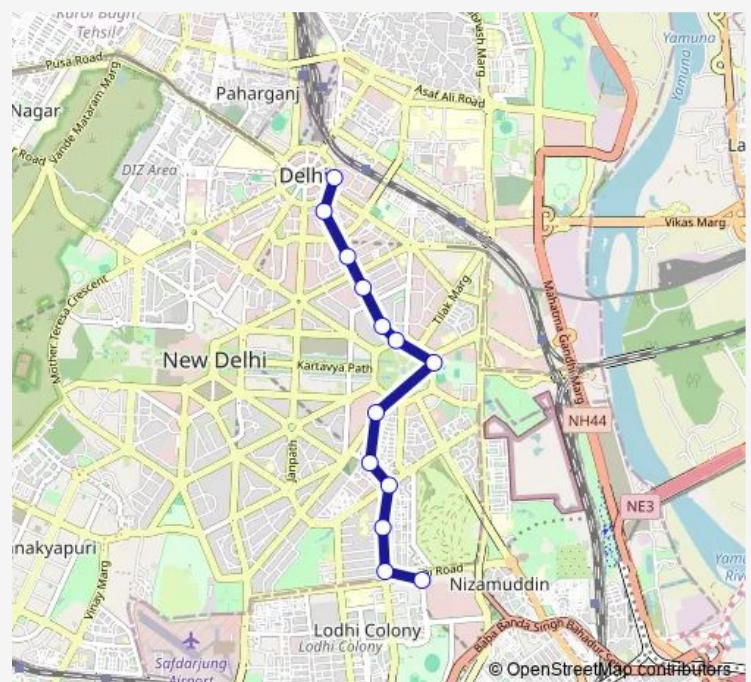

Bus 450Istlup

[Go to website](#)

Direction

Super Bazar — Sunehari Pulla Depot / Jawahar Lal Nehru Stadium Terminal

13 stops

[Open route schedule](#)

Super Bazar

Scindia House / Kailash Bhawan

Max Mueller Bhawan

Bhartiya Vidya Bhawan

Baroda House

Baroda House

National Stadium

Shajahan Road Upsc

Humayun Road

Sujan Singh Park

Bharti Nagar

Dayal Singh College

Sunehari Pulla Depot / Jawahar Lal Nehru Stadium Terminal

Route schedule

Super Bazar — Sunehari Pulla Depot / Jawahar Lal Nehru Stadium Terminal

Monday 05:42-22:06

Tuesday 05:42-22:06

Wednesday 05:42-22:06

Thursday 05:42-22:06

Friday 05:42-22:06

Saturday 05:42-22:06

Sunday 05:42-22:06

Route info

Direction: Super Bazar

Stops: 13

Trip Duration: 0 hour 23 min

450Istlup