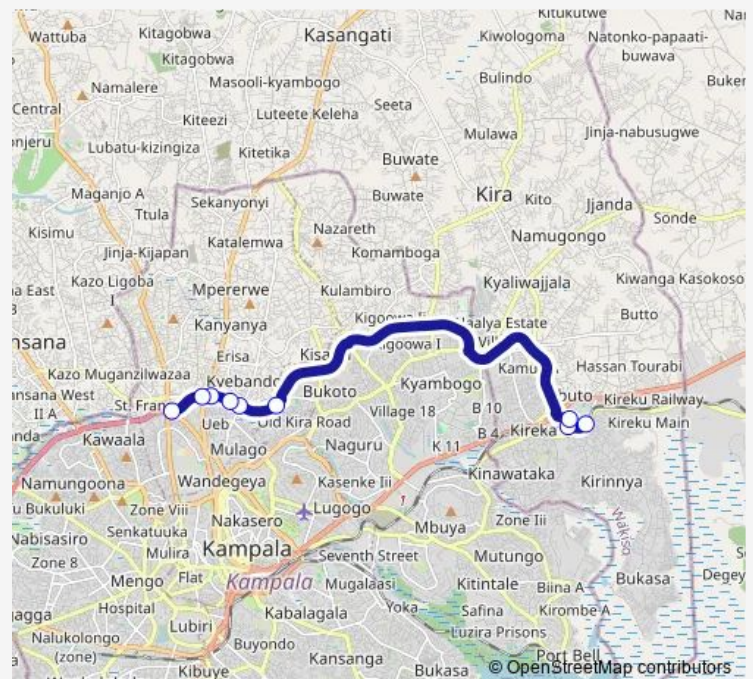

Nsooba Kyebando Rd Overpass

Holyword Healing Ministries

Bweyogerere Stage

Kalerwe Taxi Park Roundabout

Bwaise Stage - Eastbound

### Route schedule

Namboole Stage — Bwaise Stage - Eastbound

Monday 06:30-19:00

Tuesday 06:30-19:00

Wednesday 06:30-19:00

Thursday 06:30-19:00

Friday 06:30-19:00

Saturday 06:30-19:00

### Route info

Direction: Namboole Stage

Stops: 9

Trip Duration: 0 hour 35 min

IC008 — Bwaise-Namboole

IC008 Bus time schedules and route maps are available in an offline PDF at [busmaps.com](https://busmaps.com). Use the [busmaps.com](https://busmaps.com) website to see live bus times, train schedule or subway schedule, and step-by-step directions for all public transit in Kampala