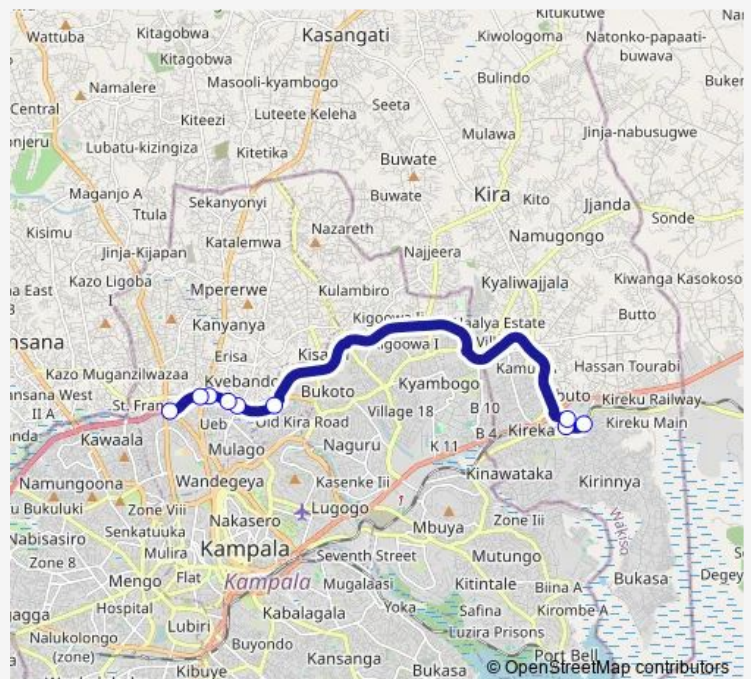

Bus Ic008 Bwaise-Namboole

[Go to website](#)

Direction

Namboole Stage — Bwaise Stage - Eastbound

9 stops

[Open route schedule](#)

Namboole Stage

Mandela Sports Hotel

Namboole Stadium

Busega (Northern Bypass)

Nsooba Kyebando Rd Overpass

Holyword Healing Ministries

Bweyogerere Stage

Kalerwe Taxi Park Roundabout

Bwaise Stage - Eastbound

Route schedule

Namboole Stage — Bwaise Stage - Eastbound

Monday 06:30-19:00

Tuesday 06:30-19:00

Wednesday 06:30-19:00

Thursday 06:30-19:00

Friday 06:30-19:00

Saturday 06:30-19:00

Sunday 06:30-19:00

Route info

Direction: Namboole Stage

Stops: 9

Trip Duration: 0 hour 36 min

Ic008 — Bwaise-Namboole

Ic008 Bus time schedules and route maps are available in an offline PDF at busmaps.com. Use the busmaps.com website to see live bus times, train schedule or subway schedule, and step-by-step directions for all public transit in Kampala