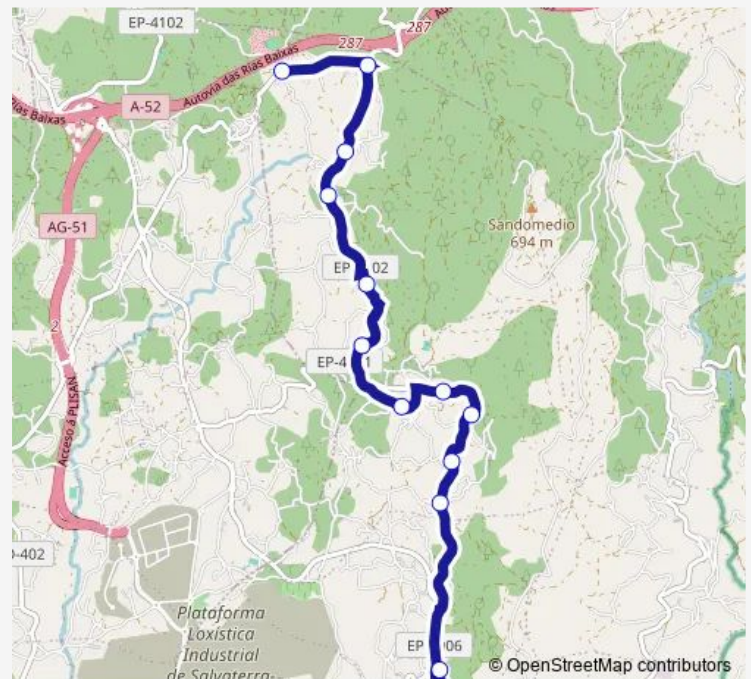

Direction

Taboexa Chandandeira — IES Pazo da Mercé

12 stops

[Open route schedule](#)

Taboexa Chandandeira

Carrasqueira

Taboexa Regueiro

Taboexa Rata

Route schedule

Taboexa Chandandeira — IES Pazo da Mercé

Monday 08:30

Tuesday 08:30

Wednesday 08:30

Thursday —

Friday 08:30

Saturday —

Sunday —

Route info

Direction: Taboexa Chandandeira

Stops: 12

Trip Duration: 0 hour 25 min

■ XG888039 — IES Pazo da Mercé-Taboexa Chandandeira

XG888039 Bus time schedules and route maps are available in an offline PDF at busmaps.com. Use the busmaps.com website to see live bus times, train schedule or subway schedule, and step-by-step directions for all public transit in Arbo