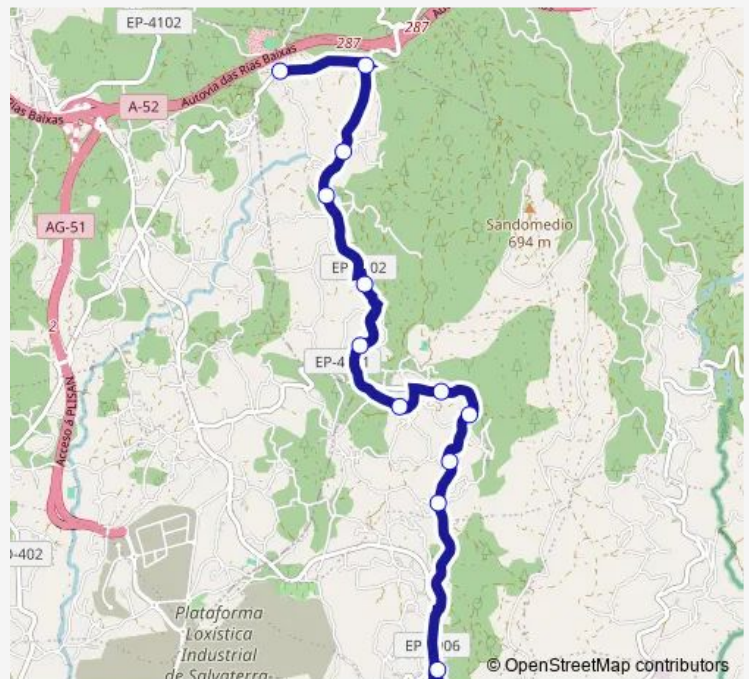

### Direction

Taboexa Chandandeira — IES Pazo da Mercé

12 stops

[Open route schedule](#)

Taboexa Chandandeira

Carrasqueira

Taboexa Regueiro

Taboexa Rata

### Route schedule

Taboexa Chandandeira — IES Pazo da Mercé

Monday 08:30

Tuesday 08:30

Wednesday 08:30

Thursday 08:30

Friday 08:30

Saturday —

### Route info

Direction: Taboexa Chandandeira

Stops: 12

Trip Duration: 0 hour 25 min

Xg888039 — IES Pazo da Mercé-Taboexa Chandandeira

Xg888039 Bus time schedules and route maps are available in an offline PDF at [busmaps.com](https://busmaps.com). Use the [busmaps.com](https://busmaps.com) website to see live bus times, train schedule or subway schedule, and step-by-step directions for all public transit in Arbo