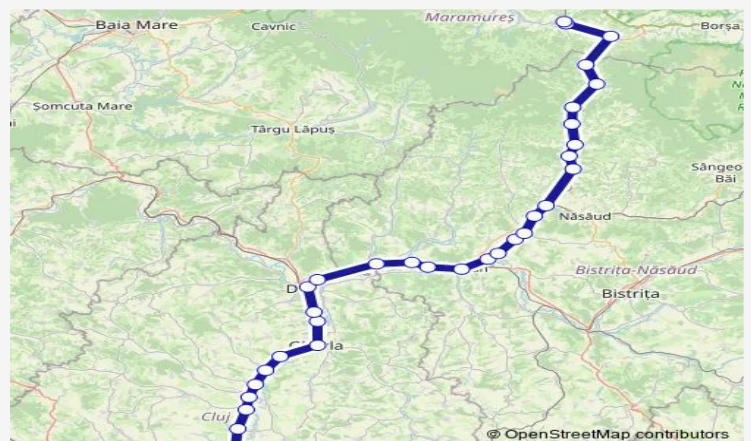

[Go to website](#)

Direction

Cluj Napoca — Vișeu de Jos

37 stops

[Open route schedule](#)

Cluj Napoca

Clujana h.

Cluj Napoca Est

Livada Someș h.

Gherla

Bunești h.

Nima h.

Dej Calatori

Route schedule

Cluj Napoca — Vișeu de Jos

Monday	14:52
Tuesday	14:52
Wednesday	14:52
Thursday	14:52
Friday	14:52
Saturday	—
Sunday	14:52

Route info

Direction: Cluj Napoca

Stops: 37

Trip Duration: 4 hour 38 min

Dej Triaj

Reteag Hm.

Ciceu Cristur h.

Coldău Hm.