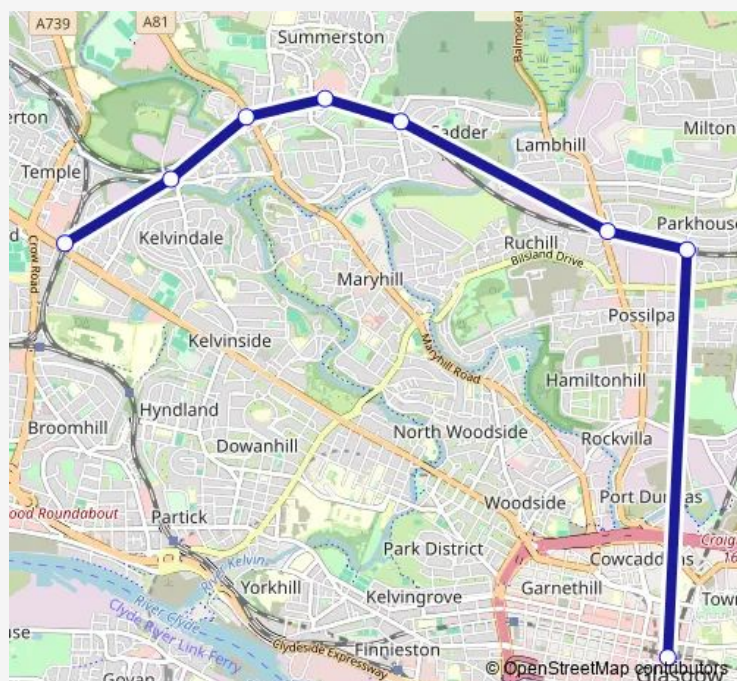

### Direction

Anniesland — Glasgow Queen Street

8 stops

[Open route schedule](#)

Anniesland

Kelvindale

Maryhill

Summerston

### Route schedule

Anniesland — Glasgow Queen Street

Monday —

Tuesday —

Wednesday —

Thursday —

Friday —

Saturday —

### Route info

Direction: Anniesland

Stops: 8

Trip Duration: 0 hour 54 min

■ ScotRail — Anniesland - Glasgow Queen Street

**Direction**

Glasgow Queen Street — Anniesland

8 stops

[Open route schedule](#)

Glasgow Queen Street

Ashfield

Possilpark &amp; Parkhouse

Gilshochill

Summerston

Maryhill

Kelvindale