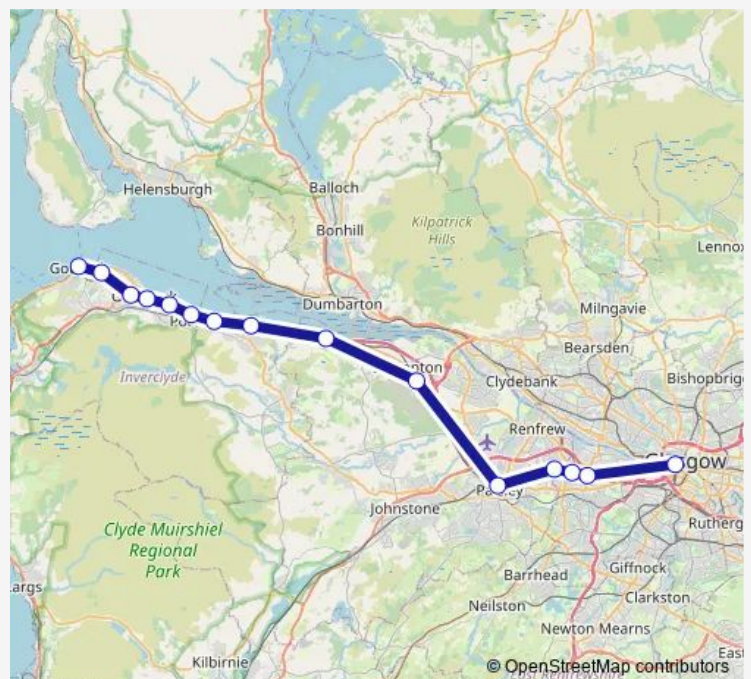

Rail Replacement Bus Service ScotRail Gourock - Glasgow Central

[Go to website](#)

Direction

Gourock — Glasgow Central

15 stops

[Open route schedule](#)

- Gourock
- Fort Matilda
- Greenock West
- Greenock Central
- Cartsdyke
- Bogston
- Port Glasgow
- Woodhall
- Langbank
- Bishopton
- Paisley Gilmour Street
- Hillington West
- Hillington East
- Cardonald
- Glasgow Central

Route schedule

Gourock — Glasgow Central

Monday	22:57-23:26
Tuesday	22:57-23:26
Wednesday	—
Thursday	—
Friday	—
Saturday	22:57-23:26
Sunday	21:23-22:23

Route info

Direction: Gourock

Stops: 15

Trip Duration: 2 hour 13 min

■ ScotRail — Gourock - Glasgow Central

Direction

Glasgow Central — Gourock

15 stops

[Open route schedule](#)

Glasgow Central

Cardonald

Hillington East