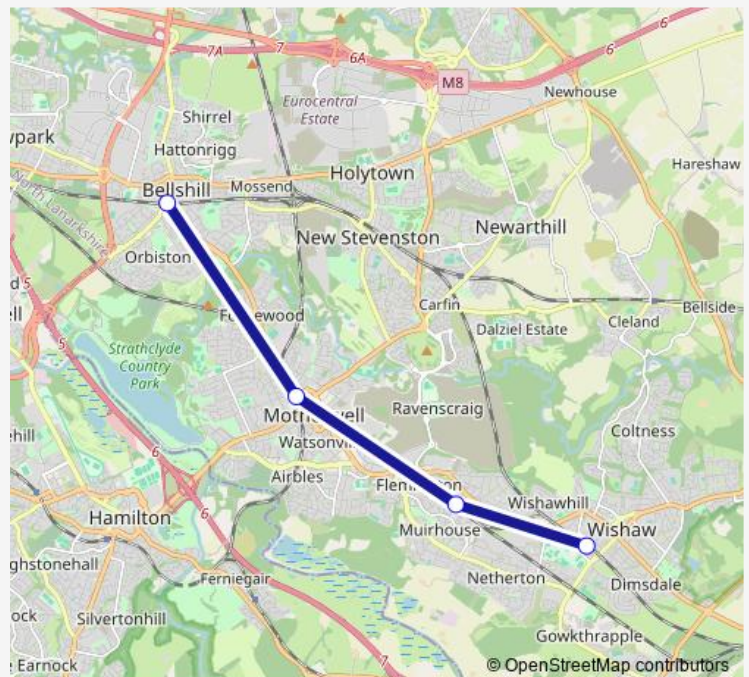

Rail Replacement Bus Service ScotRail Wishaw - Bellshill

[Go to website](#)

Direction

Wishaw — Bellshill

4 stops

[Open route schedule](#)

Wishaw

Shieldmuir

Friday —

Saturday —

Sunday 10:00-22:00

Route info

Direction: Wishaw

Stops: 4

Trip Duration: 0 hour 36 min

ScotRail — Wishaw - Bellshill

Direction

Bellshill — Wishaw

4 stops

[Open route schedule](#)

Bellshill

Motherwell

Shieldmuir

Wishaw

Route schedule

Bellshill — Wishaw

Monday	—
Tuesday	—
Wednesday	—
Thursday	—
Friday	—
Saturday	—
Sunday	09:50-22:50

Route info

Direction: Bellshill

Stops: 4

Trip Duration: 0 hour 37 min

ScotRail Rail Replacement Bus Service time schedules and route maps are available in an offline PDF at busmaps.com. Use the busmaps.com website to see live bus times, train schedule or subway schedule, and step-by-step directions for all public transit in Motherwell