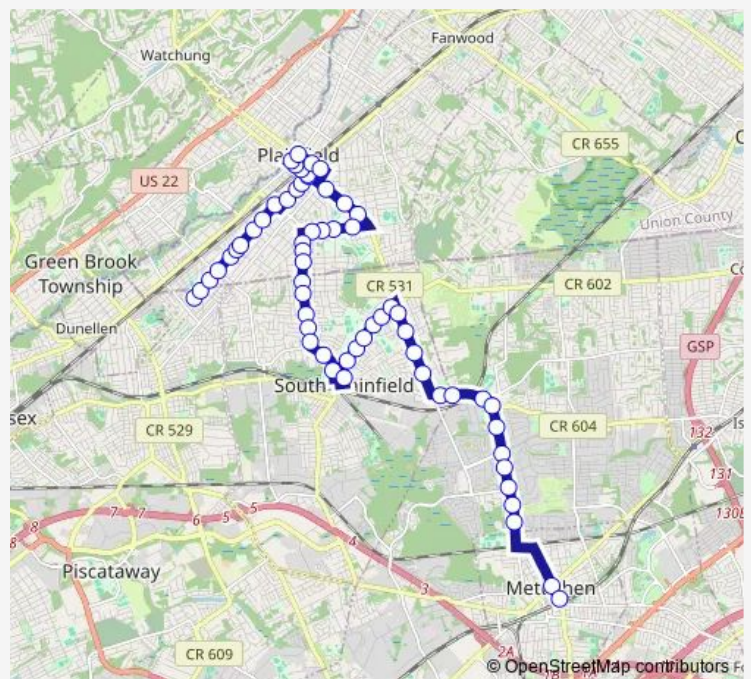

Maple AVE AT Faulks Pl

Maple AVE AT Lincoln Ave

Route schedule

Pennsylvania AVE AT Metuchen Rail Sta — 4TH ST AT Rushmore Ave

Monday 07:05-18:44

Tuesday 07:05-18:44

Wednesday 07:05-18:44

Thursday 07:05-18:44

Friday 07:05-18:44

Saturday —

Sunday —

Route info

Direction: Pennsylvania AVE AT Metuchen Rail Sta

Stops: 63

Trip Duration: 0 hour 51 min

Front ST 350' N OF S. Plainfield Ave

Maple AVE AT Plainfield Ave

Plainfield AVE AT Lane Ave

Plainfield AVE AT Sampton Ave

Plainfield AVE AT Lake St

Plainfield AVE AT Risoli Ter

Plainfield AVE AT Thomas St

Plainfield AVE AT Firth St

Plainfield AVE AT Pemberton Ave

Plainfield AVE AT Alletta St

Randolph RD AT Plainfield Ave

Randolph RD AT Field Ave

Randolph RD AT Central Ave

Randolph RD AT Kenyon Ave

Randolph RD AT Arlington Ave

Park AVE AT Randolph Rd#

Park AVE AT Martine Ave