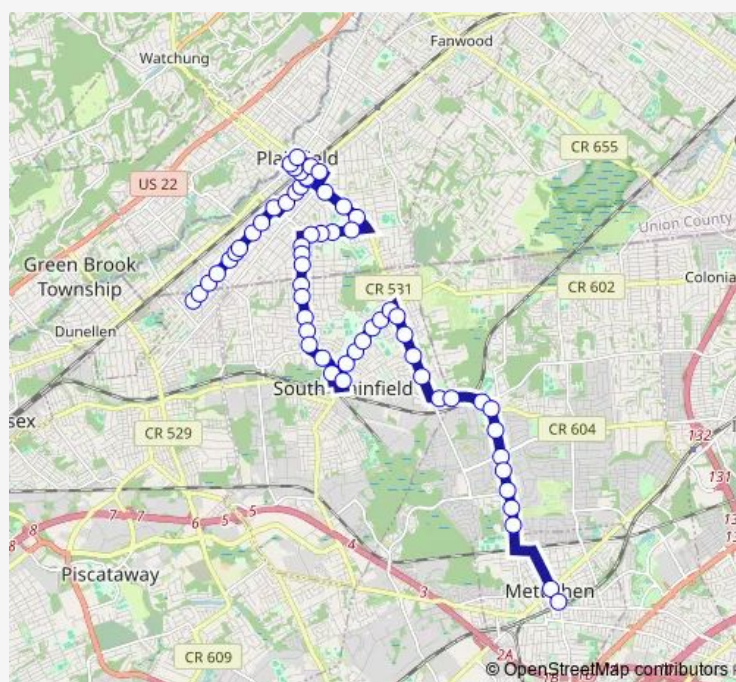

Plainfield RD AT Park Ave.

Plainfield RD AT Southfield Rd

Plainfield RD AT Stephenville Pkwy

Plainfield RD AT Bradford Rd

Plainfield RD AT OAK Tree Rd

OAK Tree RD AT Plainfield RD, OAK Tree Commons

Park AVE AT OAK Tree Ave

Park AVE AT Caffery Ter

Park AVE AT Clark Ln

Park AVE AT East Fairview Ave

Park AVE AT Morrill Dr

Maple AVE AT Lewis Pl

Maple AVE AT Norman St

Maple AVE AT Cedar Ave

Maple AVE AT Faye St

Maple AVE AT Faulks Pl

Maple AVE AT Lincoln Ave

Route schedule

Pennsylvania AVE AT Metuchen Rail Sta — 4TH ST AT Rushmore Ave

Monday	07:05-18:44
Tuesday	07:05-18:44
Wednesday	07:05-18:44
Thursday	07:05-18:44
Friday	07:05-18:44
Saturday	—
Sunday	—

Route info

Direction: Pennsylvania AVE AT Metuchen Rail Sta

Stops: 63

Trip Duration: 0 hour 50 min

Front ST 350' N OF S. Plainfield Ave

Maple AVE AT Plainfield Ave

Plainfield AVE AT Lane Ave

Plainfield AVE AT Sampton Ave