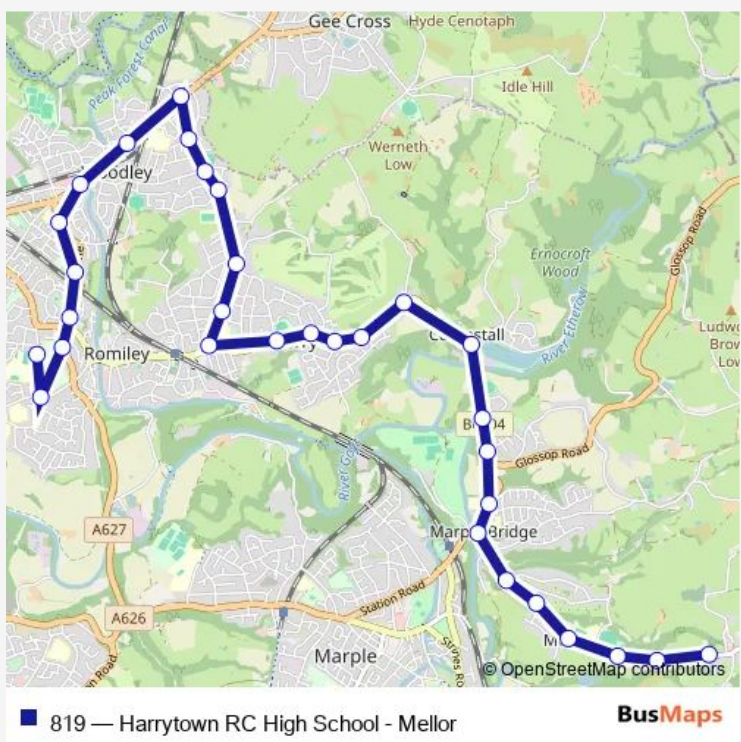

Bus 819 Harrytown High School - Mellor

[Go to website](#)

Direction
 Harrytown High School — Mellor Terminus
 31 stops
[Open route schedule](#)

- Harrytown High School
- The Ridgeway
- Barrack Hill
- Bredbury Library
- Millstone Close
- Reformed Church
- Woodley Precinct
- Woodley Station
- Pennine Road
- Clough Meadow
- Pennine Road
- Oxford Drive
- Lanes Ends
- Marsden Road
- Compstall Road
- Birchvale Drive
- Cherry Tree Lane
- Waterloo Road
- Corcoran Drive
- Rydeacre
- Compstall Village

Route schedule
 Harrytown High School — Mellor Terminus

Monday	15:50
Tuesday	15:50
Wednesday	15:50
Thursday	15:50
Friday	15:50
Saturday	—
Sunday	—

Route info
 Direction: Harrytown High School
 Stops: 31
 Trip Duration: 0 hour 33 min

Northumberland Arms

Greenbank Road

Ludworth School

Marple Bridge

Townsccliffe Lane

Highfield Road

Royal Oak

Sports Club

Damsteads Farm

Mellor Terminus

819 Bus time schedules and route maps are available in an offline PDF at busmaps.com. Use the busmaps.com website to see live bus times, train schedule or subway schedule, and step-by-step directions for all public transit in Stockport