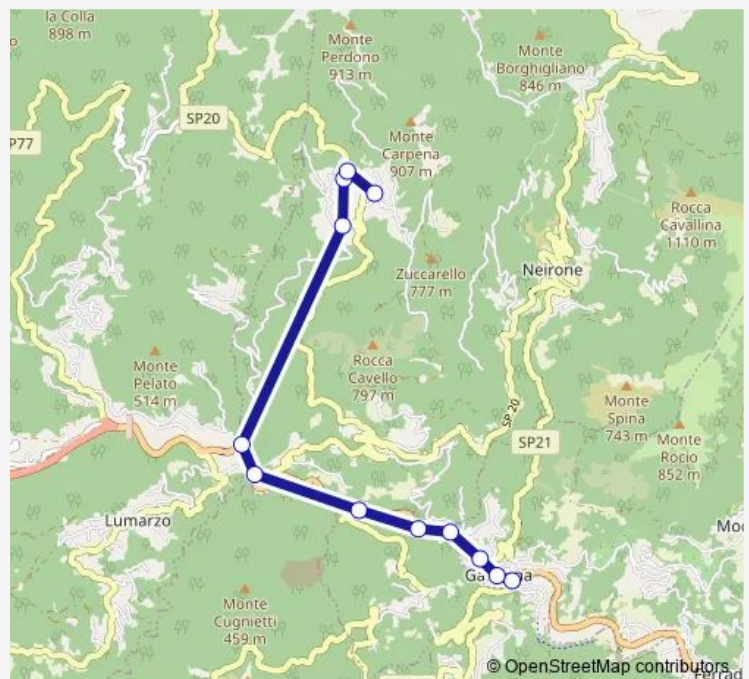

Route schedule

Gattorna Ponte - Centro — Lezzeruole - S.Marco Urri
Capolinea

Monday 07:06-19:05

Tuesday 07:06-19:05

Wednesday 07:06-19:05

Thursday 07:06-19:05

Friday 07:06-19:05

Saturday 11:45-19:05

Sunday —

Route info

Direction: Gattorna Ponte - Centro

Stops: 12

Trip Duration: 0 hour 25 min

Direction

Acqua di Ognio — Tronara

4 stops

Saturday —

Sunday —

Route info

Direction: Tronara

Stops: 3

Trip Duration: 0 hour 6 min

Direction

Gattorna Ponte - Centro — Lezzeruole - S.Marco Urri
Capolinea

Wednesday 12:45

Thursday 11:00

Friday 12:45

Saturday —

Sunday —

Route info

Direction: Gattorna Ponte - Centro

Stops: 18