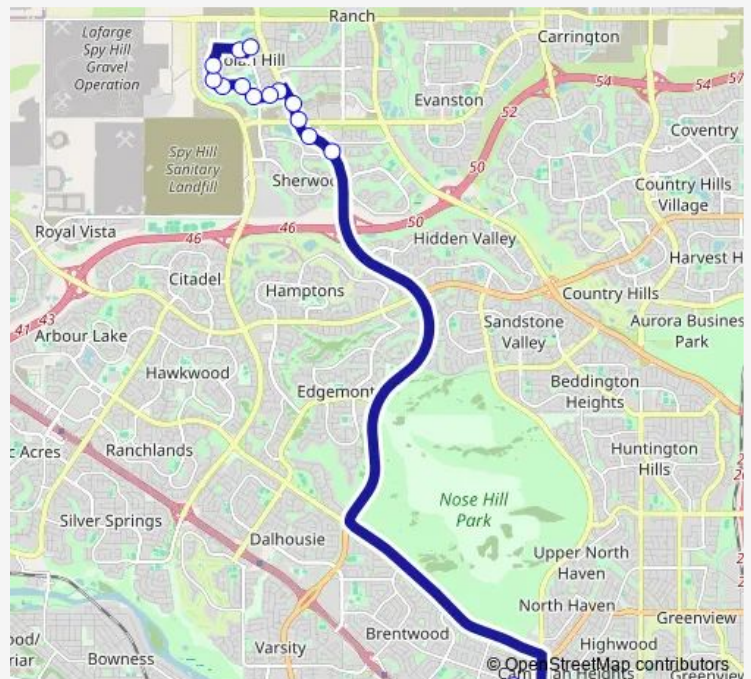

EB Northmount DR @ Clarendon RD Nw

Route schedule

WB Nolan Hill GA @ Shaganappi TR Nw — EB Northmount DR @ Clarendon RD Nw

Monday	08:20
Tuesday	08:20
Wednesday	08:20
Thursday	08:20
Friday	08:40
Saturday	—
Sunday	—

Route info

Direction: WB Nolan Hill GA @ Shaganappi TR Nw

Stops: 15

Trip Duration: 0 hour 30 min

819 — St. Francis/Nolanhill

Direction

EB Northmount DR @ Clarendon RD Nw — EB Nolan Hill
GA @ Nolanfield WY Nw

Route schedule

EB Northmount DR @ Clarendon RD Nw — EB Nolan Hill
GA @ Nolanfield WY Nw

Monday	15:29
Tuesday	15:29
Wednesday	15:29
Thursday	15:29
Friday	14:33
Saturday	—
Sunday	—

Route info

Direction: EB Northmount DR @ Clarendon RD Nw