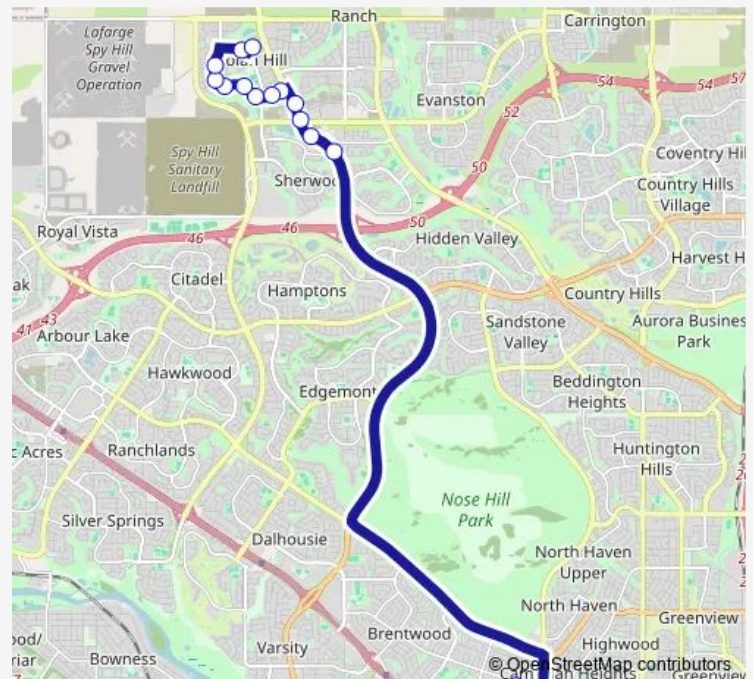

WB Nolan Hill BV @ Nolancrest HT Nw

NB Nolan Hill Bv @ Nolancrest Ga Nw

NB Nolan Hill Bv @ Nolan Hill Ave Nw

EB Nolan Hill DR @ Nolanfield PT Nw

EB Nolan Hill GA @ Nolanfield WY Nw

### Route schedule

EB Northmont DR @ Calandar RD NW — EB Nolan Hill GA @ Nolanfield WY Nw

Monday	15:29
Tuesday	15:29
Wednesday	15:29
Thursday	15:29
Friday	14:33
Saturday	—
Sunday	—

### Route info

Direction: EB Northmont DR @ Calandar RD NW

Stops: 14

Trip Duration: 0 hour 40 min

819 — St. Francis/Nolanhill

### Route info

Direction: WB Nolan Hill GA @ Shaganappi TR Nw

Stops: 15

Trip Duration: 0 hour 30 min

819 Bus time schedules and route maps are available in an offline PDF at busmaps.com. Use the busmaps.com website to see live bus times, train schedule or subway schedule, and step-by-step directions for all public transit in Calgary