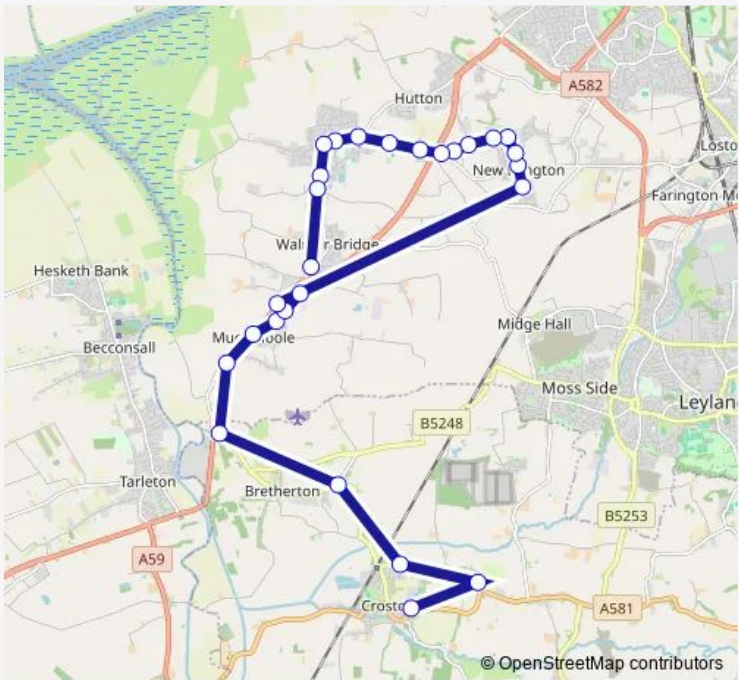

Bus 819 Longton - Croston Bishop Rawstorne CELC

[Go to website](#)

Direction
 Bishop Rawsthorne Turning Circle — Star Garage
 27 stops
[Open route schedule](#)

- Bishop Rawsthorne Turning Circle
- The Mill Hotel
- Moor Road
- Post Office
- Carr House Cottages
- Bangla Fusion
- Liverpool Old Road
- Smithy Inn
- Village Hall
- Burial Ground
- Brook Lane
- Brookdale
- Primary School
- All Saints Church
- Boundary Close
- Methodist Church
- Saunders Lane
- Moss Lane
- Chapel Lane
- Chapel Park Road
- St Oswalds RCPS

Route schedule
 Bishop Rawsthorne Turning Circle — Star Garage

Monday	15:10
Tuesday	15:10
Wednesday	15:10
Thursday	15:10
Friday	15:10
Saturday	—
Sunday	—

Route info
 Direction: Bishop Rawsthorne Turning Circle
 Stops: 27
 Trip Duration: 0 hour 50 min