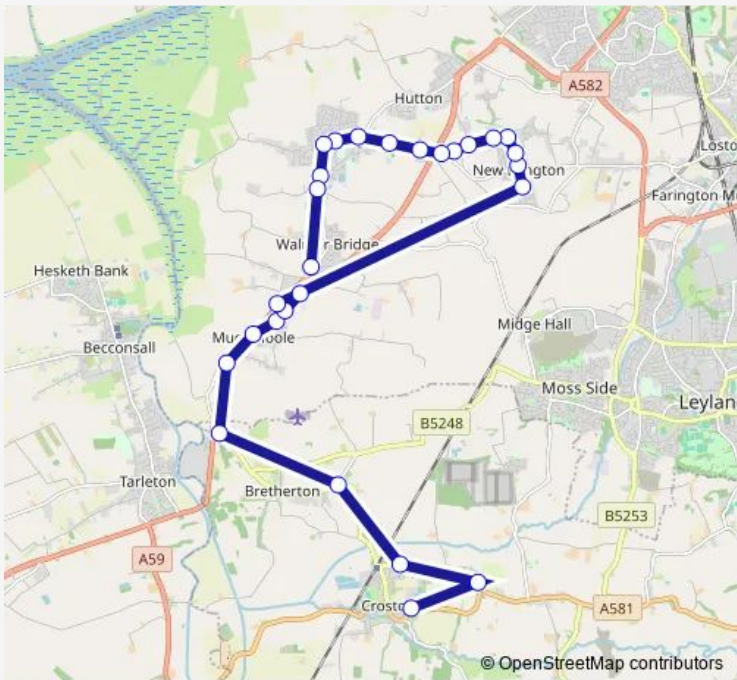

Bus 819 Longton - Croston Bishop Rawstorne CELC

[Go to website](#)

Direction
 Bishop Rawstorne Turning Circle — Star Garage
 27 stops
[Open route schedule](#)

- Bishop Rawstorne Turning Circle
- The Mill Hotel
- Moor Road
- Post Office
- Carr House Cottages
- Bangla Fusion
- Liverpool Old Road
- Smithy Inn
- Village Hall
- Burial Ground
- Brook Lane
- Brookdale
- Primary School
- All Saints Church
- Boundary Close
- Methodist Church
- Saunders Lane
- Moss Lane
- Chapel Lane
- Chapel Park Road
- St Oswalds RCPS

Route schedule
 Bishop Rawstorne Turning Circle — Star Garage

Monday	15:10
Tuesday	15:10
Wednesday	15:10
Thursday	15:10
Friday	15:10
Saturday	—
Sunday	—

Route info
 Direction: Bishop Rawstorne Turning Circle
 Stops: 27
 Trip Duration: 0 hour 50 min

Trip Duration: 0 hour 41 min

Carr House Cottages

Blue Anchor

Moor Road

Ridley Lane

The Mill Hotel

Bishop Rawsthorne Turning Circle

819 Bus time schedules and route maps are available in an offline PDF at busmaps.com. Use the busmaps.com website to see live bus times, train schedule or subway schedule, and step-by-step directions for all public transit in Preston