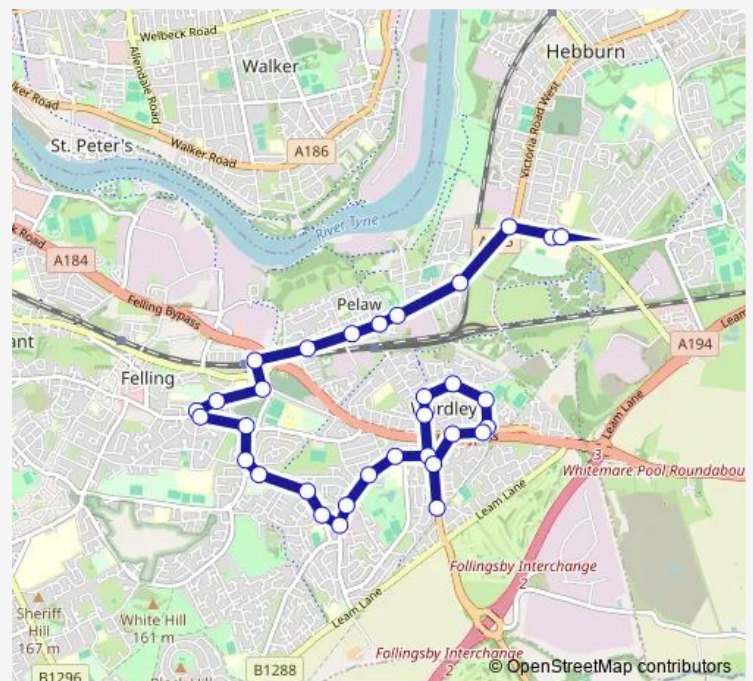

Watermill Lane-The Drive

Watermill Lane-High Heworth Lane

High Heworth Lane-Wardle Gardens

Colegate West

Colegate-Whinshaw

Colegate-Meresyde

Leam Lane Estate Fewster Sq

Meresyde-Whinbrooke

Meresyde-Hallgarth

Route schedule

St Joseph's Catholic Academy — Lingey Lane-Montrose Drive

Monday 15:05

Tuesday 15:05

Wednesday 15:05

Thursday 15:05

Friday 15:05

Saturday —

Sunday —

Route info

Direction: St Joseph's Catholic Academy

Stops: 32

Trip Duration: 0 hour 25 min

Meresyde-Lingshaw

Meresyde Lingey Lane

Lingey Lane-St Georges Court

Lingey Lane-Montrose Drive

819 Bus time schedules and route maps are available in an offline PDF at busmaps.com. Use the busmaps.com website to see live bus times, train schedule or subway schedule, and step-by-step directions for all public transit in Gateshead