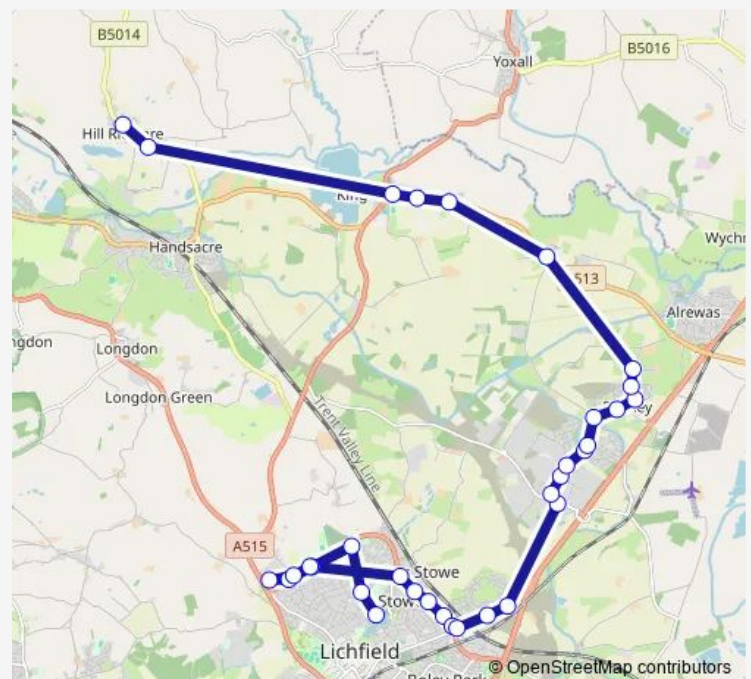

Thursday 15:15

Friday 15:15

Saturday —

Sunday —

Route info

Direction: Cemetery

Stops: 33

Trip Duration: 0 hour 40 min

819 — Hill Ridware - Kings Bromley - Fradley - Lichfield

William Avenue

Wyndham Close

Statfold Lane

Church Lane

The Moor

Cow Hill Lane

Wellfield Farm

Archers Business Park

Victoria Meadows

The Royal Oak PH

Sandford Close

Oaklands Close

Direction

Oaklands Close — The Friary School

28 stops

Friday 07:35

Saturday —

Sunday —

Route info

Direction: Oaklands Close

Stops: 28

Trip Duration: 0 hour 45 min

Jude Walk